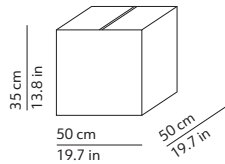

### PACKAGING / IMBALLO

Diffuser  
Volume: 0.088 m<sup>3</sup> / 3.090 ft<sup>3</sup>  
Gross weight: 2.60 kg / 5.73 lbs

Structure  
Volume: 0.018 m<sup>3</sup> / 0.636 ft<sup>3</sup>  
Gross weight: 2.00 kg / 4.41 lbs