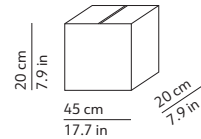

### CODES AND DIMENSIONS / CODICI E DIMENSIONI

K502419A  
K502419F

### PACKAGING / IMBALLO

Diffuser  
Volume: 0.088 m<sup>3</sup> / 3.090 ft<sup>3</sup>  
Gross weight: 2.60 kg / 5.73 lbs

Structure  
Volume: 0.018 m<sup>3</sup> / 0.636 ft<sup>3</sup>  
Gross weight: 2.00 kg / 4.41 lbs