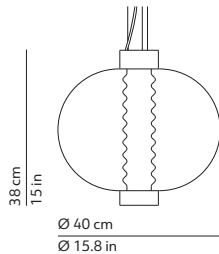

### PACKAGING / IMBALLO

Diffuser  
Volume: 0.088 m<sup>3</sup> / 3.090 ft<sup>3</sup>  
Gross weight: 2.60 kg / 5.73 lbs

Structure  
Volume: 0.018 m<sup>3</sup> / 0.636 ft<sup>3</sup>  
Gross weight: 2.00 kg / 4.41 lbs

Suspension lamp  
Lampada a sospensione

Canopy - diam.3.7in H5.9in- brown  
fixed to the ceiling with not provided screws (2-4)  
Rosone - diam.9.5cm H15cm - marrone  
fissato a soffitto con tasselli (2-4) non forniti