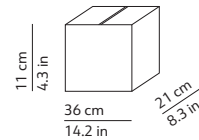

CODES AND DIMENSIONS / CODICI E DIMENSIONI

AZOU 3

K3454103MB
K3454103MN
K3454103MO

Diffusers
Volume: 0.007 m³ / 0.250 ft³
Gross weight (marble): 1.72 kg / 3.78 lbs
Gross weight (onyx): 1.49 kg / 3.28 lbs

Structure
Volume: 0.008 m³ / 0.294 ft³
Gross weight: 1.95 kg / 4.29 lbs

AZOU 5

K3454105MB
K3454105MN
K3454105MO

Diffusers
Volume: 0.014 m³ / 0.489 ft³
Gross weight (marble): 2.88 kg / 6.34 lbs
Gross weight (onyx): 2.44 kg / 5.37 lbs

Structure
Volume: 0.008 m³ / 0.294 ft³
Gross weight: 2.41 kg / 5.30 lbs

AZOU 7

K3454107MB
K3454107MN
K3454107MO

Diffusers
Volume: 0.014 m³ / 0.489 ft³
Gross weight (marble): 3.83 kg / 8.43 lbs
Gross weight (onyx): 3.22 kg / 7.08 lbs