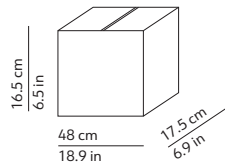

CODES AND DIMENSIONS / CODICI E DIMENSIONI

AZOU 3

K3454103MB
K3454103MN
K3454103MO

Diffusers
Volume: 0.007 m³ / 0.250 ft³
Gross weight (marble): 1.72 kg / 3.78 lbs
Gross weight (onyx): 1.49 kg / 3.28 lbs

Structure
Volume: 0.008 m³ / 0.294 ft³
Gross weight: 1.95 kg / 4.29 lbs

AZOU 5

K3454105MB
K3454105MN
K3454105MO

Diffusers
Volume: 0.014 m³ / 0.489 ft³
Gross weight (marble): 2.88 kg / 6.34 lbs
Gross weight (onyx): 2.44 kg / 5.37 lbs

Structure
Volume: 0.008 m³ / 0.294 ft³
Gross weight: 2.41 kg / 5.30 lbs

AZOU 7

K3454107MB
K3454107MN
K3454107MO

Diffusers
Volume: 0.014 m³ / 0.489 ft³
Gross weight (marble): 3.83 kg / 8.43 lbs
Gross weight (onyx): 3.22 kg / 7.08 lbs

Structure
Volume: 0.008 m³ / 0.294 ft³
Gross weight: 2.90 kg / 6.38 lbs

DIFFUSER / DIFFUSORE

 White marble / Marmo bianco

 Black marble / Marmo nero

 Green onyx / Onice verde

Onyx or marble discs
Dischi in onice o marmo