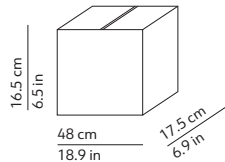

CODES AND DIMENSIONS / CODICI E DIMENSIONI

AZOU 3

K3454103MB
K3454103MN
K3454103MO

Diffusers
Volume: 0.007 m³ / 0.250 ft³
Gross weight (marble): 1.72 kg / 3.78 lbs
Gross weight (onyx): 1.49 kg / 3.28 lbs

Structure
Volume: 0.008 m³ / 0.294 ft³
Gross weight: 1.95 kg / 4.29 lbs

AZOU 5

K3454105MB
K3454105MN
K3454105MO

Diffusers
Volume: 0.014 m³ / 0.489 ft³
Gross weight (marble): 2.88 kg / 6.34 lbs
Gross weight (onyx): 2.44 kg / 5.37 lbs

Structure
Volume: 0.008 m³ / 0.294 ft³
Gross weight: 2.41 kg / 5.30 lbs

AZOU 7

K3454107MB
K3454107MN
K3454107MO

Diffusers
Volume: 0.014 m³ / 0.489 ft³
Gross weight (marble): 3.83 kg / 8.43 lbs
Gross weight (onyx): 3.22 kg / 7.08 lbs