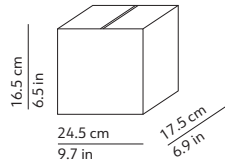

CODES AND DIMENSIONS / CODICI E DIMENSIONI

AZOU 3

K3454103MB
K3454103MN
K3454103MO

Diffusers
Volume: 0.007 m³ / 0.250 ft³
Gross weight (marble): 1.72 kg / 3.78 lbs
Gross weight (onyx): 1.49 kg / 3.28 lbs

Structure
Volume: 0.008 m³ / 0.294 ft³
Gross weight: 1.95 kg / 4.29 lbs

AZOU 5

K3454105MB
K3454105MN
K3454105MO

Diffusers
Volume: 0.014 m³ / 0.489 ft³
Gross weight (marble): 2.88 kg / 6.34 lbs
Gross weight (onyx): 2.44 kg / 5.37 lbs