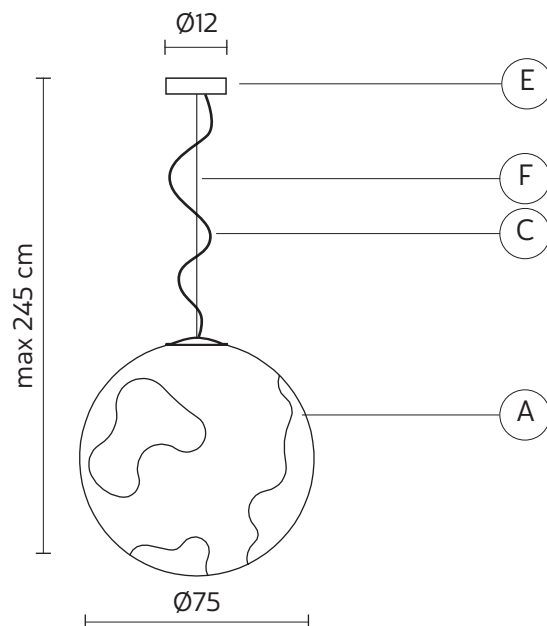

ULULÀ suspension

Matteo Ugolini design

year 2013

TECHNICAL SHEET - SE649GB

STRUCTURE "A"

material	fiberglass/ lace	
colour	white	

CEILING CUP "E"

material	metal
colour	matt white

ELECTRICAL CABLE "C"

material	PVC
colour	transparent

SUSPENSION CABLE "F"

material	steel
----------	-------

ELECTRICAL SYSTEM

socket	E27
source	max 1x105w
energy class	from E to A++

PACKAGING

nr. of collis	1
net weight/kg	8,5
gross weight/kg	15
packaging/cm	93x93x93

EMISSION OF LIGHT

unidirectional

	direct
	filtered
	indirect
	none

CERTIFICATION

IEC	60598-1:2008
EN	60598-1:2008 + A11:2009

ip rate	IP20
bulb	class A equipped

COLLECTION

available also as floor lamp (indoor and outdoor)