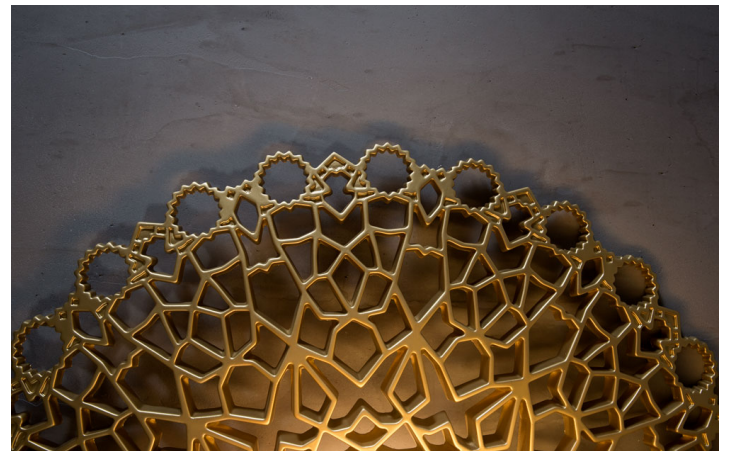

NOTREDAME suspension lamp

Luca De Bona & Dario De Meo design

year 2018

DATA SHEET - SE130 60 V11

LAMP "A"

material	techno polymer	
colour	gold	

CEILING CUP "E"

material	metal	
colour	gold	

ELECTRICAL CABLE "C"

colour	transparent	

SUSPENSION CABLE "C"

material	steel	

ELECTRICAL SYSTEM

source	LED/strip LED dimmable via trailing edge phase dimmers
	Frontal LED 13W, 1520 lumen 2700K CRI>80
	strip LED backlight 3W, 280 lumen, 2700K CRI>80 class A+

PACKAGING

n° cartons	2
net weight/kg	5,5 (A+Kit led)
gross weight/kg	7,5 (A+Kit led)
packaging/cm	67x73x18,5(A)-21x21x20(Kit led)

LIGHT EMISSION

unidirectional

	direct
	filtered
	indirect
	absence

bulb	Kit LED equipped