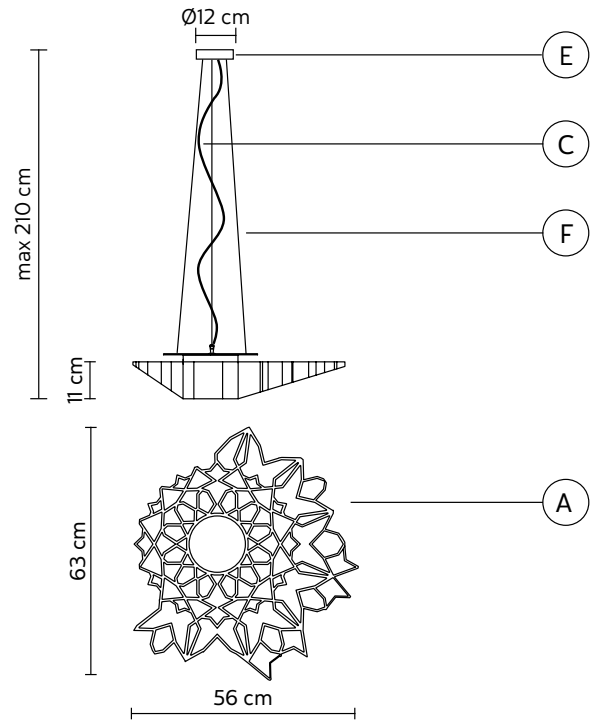

NOTREDAME suspension lamp

Luca De Bona & Dario De Meo design

year 2018

DATA SHEET - SE130 60 V11

LAMP "A"

material	techno polymer	
colour	gold	

CEILING CUP "E"

material	metal	
colour	gold	

ELECTRICAL CABLE "C"

colour	transparent	

SUSPENSION CABLE "C"

material	steel	

ELECTRICAL SYSTEM

source	LED/strip LED dimmable via trailing edge phase dimmers
	Frontal LED 13W, 1520 lumen 2700K CRI>80
	strip LED backlight 3W, 280 lumen, 2700K CRI>80 class A+

PACKAGING

n° cartons	2
net weight/kg	5,5 (A+Kit led)
gross weight/kg	7,5 (A+Kit led)
packaging/cm	67x73x18,5(A)-21x21x20(Kit led)

LIGHT EMISSION

unidirectional

	direct
	filtered
	indirect
	absence

bulb	Kit LED equipped