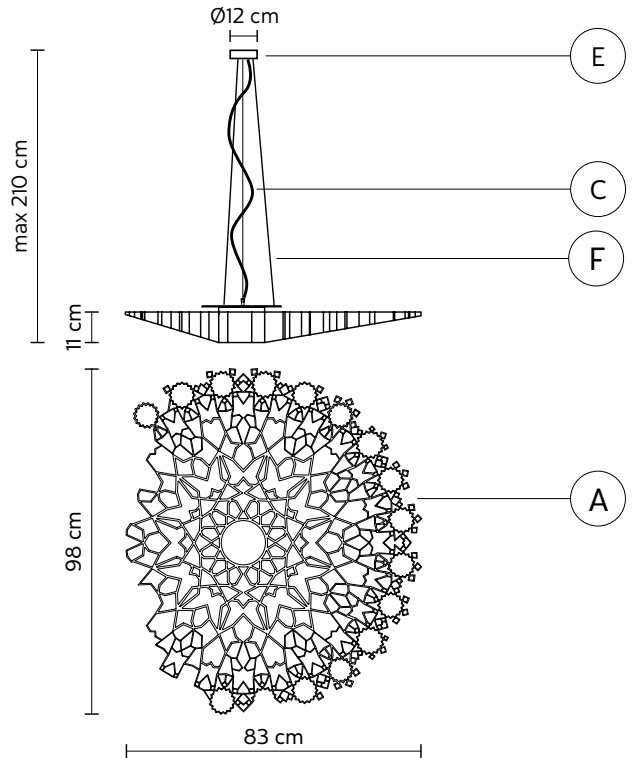

ELECTRICAL CABLE "C"

colour	transparent	
--------	-------------	---

SUSPENSION CABLE "C"

material	steel	
----------	-------	--

ELECTRICAL SYSTEM

source	LED/strip LED dimmable via trailing edge phase dimmers
	Frontal LED 13W, 1520 lumen 2700K CRI>80
	strip LED backlight 3W, 280 lumen, 2700K CRI>80 class A+

PACKAGING

n° cartons	2
net weight/kg	9 (A+Kit led)
gross weight/kg	13 (A+Kit led)
packaging/cm	105x93x18,5(A)-21x21x20(Kit led)

LIGHT EMISSION

unidirectional

	direct
	filtered
	indirect
	absence

bulb	Kit LED equipped
------	------------------