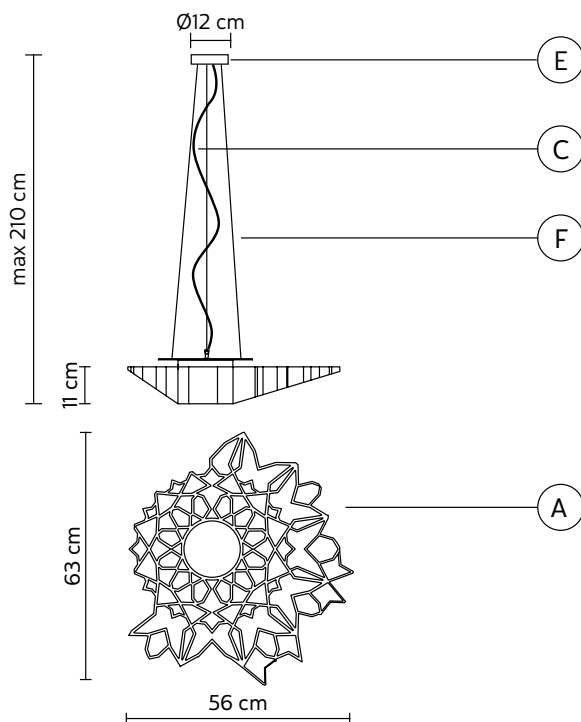

ELECTRICAL CABLE "C"

colour	transparent	
--------	-------------	---

SUSPENSION CABLE "C"

material	steel	
----------	-------	--

ELECTRICAL SYSTEM

source	LED/strip LED dimmable via trailing edge phase dimmers
	Frontal LED 13W, 1520 lumen 3000K CRI>80
	strip LED backlight 3W, 280 lumen, 3000K CRI>80 class A+

PACKAGING

n° cartons	2
net weight/kg	5,5 (A+Kit led)
gross weight/kg	7,5 (A+Kit led)
packaging/cm	67x73x18,5(A)-21x21x20(Kit led)

LIGHT EMISSION

unidirectional

	 direct
	 filtered
	 indirect
	 absence

bulb	Kit LED equipped
------	------------------