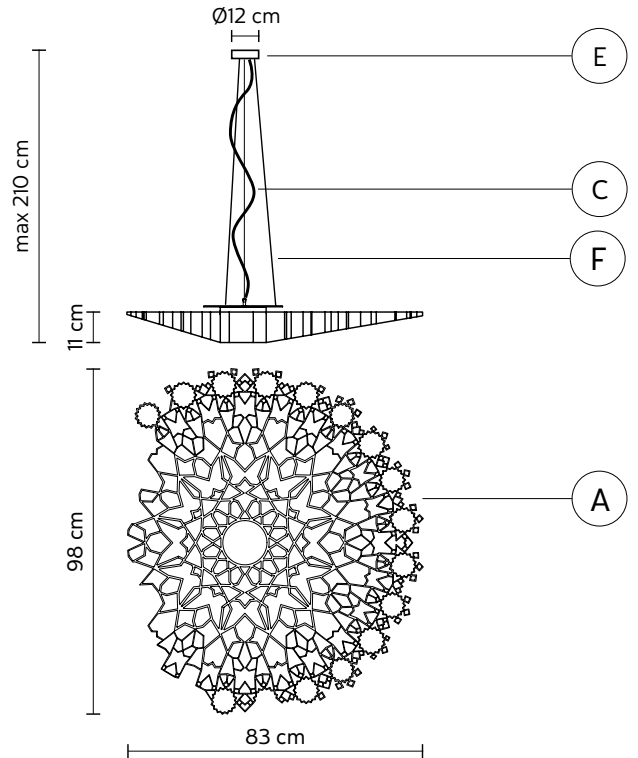

NOTREDAME suspension lamp

Luca De Bona & Dario De Meo design

year 2018

DATA SHEET - SE130 30 V11

LAMP "A"

material	techno polymer	
colour	gold	

CEILING CUP "E"

material	metal	
colour	gold	

ELECTRICAL CABLE "C"

colour	transparent	

SUSPENSION CABLE "C"

material	steel

ELECTRICAL SYSTEM

source	LED/strip LED dimmable via trailing edge phase dimmers
	Frontal LED 13W, 1520 lumen 3000K CRI>80
	strip LED backlight 3W, 280 lumen, 3000K CRI>80 class A+

PACKAGING

n° cartons	2
net weight/kg	9 (A+Kit led)
gross weight/kg	13 (A+Kit led)
packaging/cm	105x93x18,5(A)-21x21x20(Kit led)

LIGHT EMISSION

unidirectional

	direct
	filtered
	indirect
	absence

bulb	Kit LED equipped