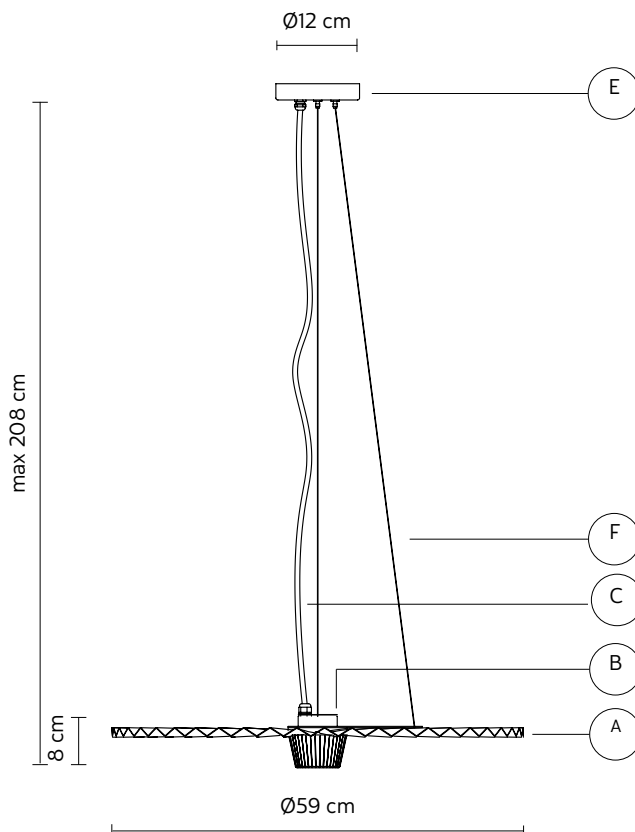

CEILING CUP "E"

material metal
colour matt black

ELECTRICAL CABLE "C"

colour black

SUSPENSION CABLE "F"

material steel

ELECTRICAL SYSTEM

source LED 13W dimmable
1200 lumen **3000K**
CRI ≥ 80 class A+

PACKAGING

n° cartons 1
net weight/kg 2,2
gross weight/kg 3,9
packaging/cm 67x73x18,5

LIGHT EMISSION

unidirectional

 direct
 filtered
 indirect
 absence

DRY LOCATION

LED equipped

COLLECTION