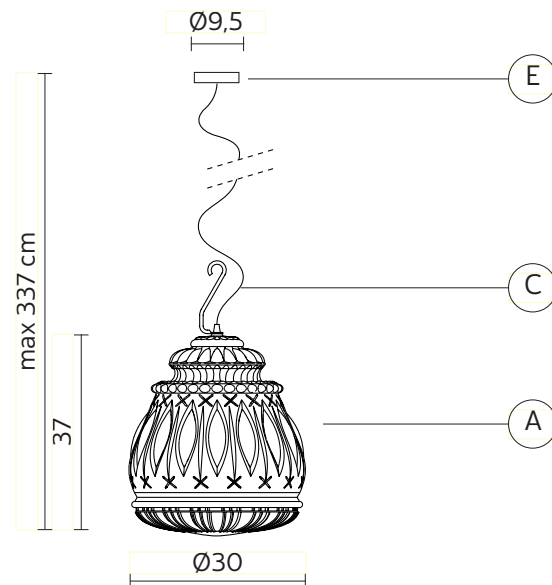

GINGER suspension

Edmondo Testaguzza design

anno 2015

TECHNICAL SHEET - SE116 6F V1E

STRUCTURE "A"

material glass
colour smoked

CEILING CUP "E"

material metal
colour matt black

ELECTRICAL CABLE "C"

material neoprene
colour black

ELECTRICAL SYSTEM

socket E26
source max 1x18w LED
energy class from E to A++

PACKAGING

nr. of collis 1
net weight/kg 5
gross weight/kg 9
packaging/cm 47x47x47