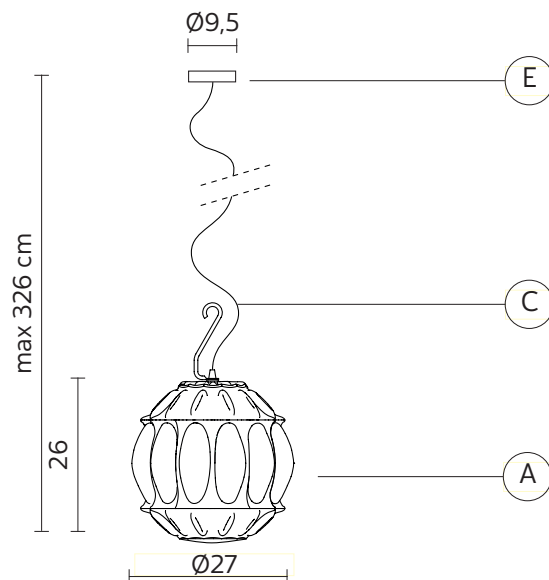

GINGER suspension

Edmondo Testaguzza design

anno 2015

TECHNICAL SHEET - SE116 5F V1E

STRUCTURE "A"

material glass
colour smoked

CEILING CUP "E"

material metal
colour matt black

ELECTRICAL CABLE "C"

material neoprene
colour black

ELECTRICAL SYSTEM

socket E26
source max 1x18w LED
energy class from E to A++

PACKAGING

nr. of collis 1
net weight/kg 2,9
gross weight/kg 4,2
packaging/cm 38x38x42

EMISSION OF LIGHT

one-directional

■ direct
■ filtered
■ indirect
■ none

bulb not provided

COLLEZIONE

SE1164AV1E

SE1164FV1E

SE1165AV1E