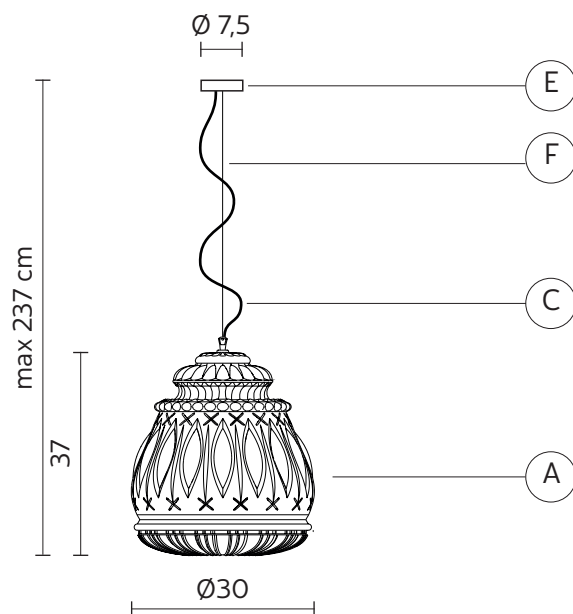

GINGER suspension

Edmondo Testaguzza design

year 2015

TECHNICAL SHEET - SE116 3A V11

STRUCTURE "A"

material glass
colour yellow

CEILING CUP "E"

material metal
colour transparent

ELECTRICAL CABLE "C"

material fabric cable
colour black

SUSPENSION CABLE "F"

material steel

ELECTRICAL SYSTEM

socket E26
source max 1x18w LED
energy class from E to A++

PACKAGING

nr. of collis 1
net weight/kg 5
gross weight/kg 9
packaging/cm 47x47x47

EMISSION OF LIGHT

one-directional

direct
 filtered
 indirect
 none

CERTIFICATION

bulb not provided

COLLECTION