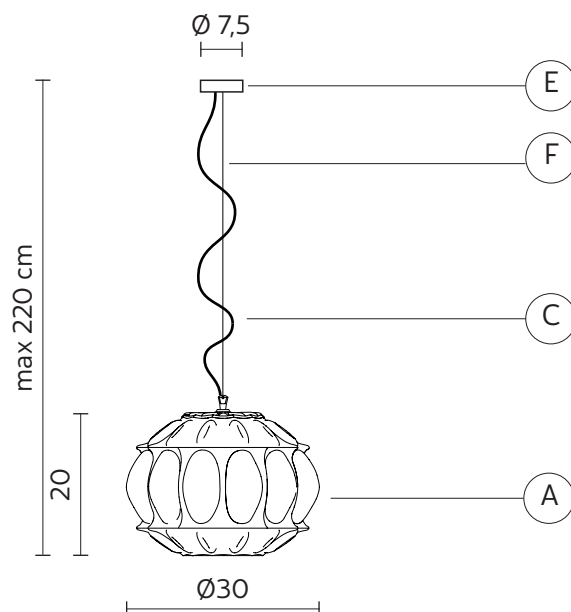

GINGER suspension

Edmondo Testaguzza design

year 2015

TECHNICAL SHEET - SE116 1A V11

STRUCTURE "A"

material glass
colour yellow

CEILING CUP "E"

material metal
colour transparent

ELECTRICAL CABLE "C"

material fabric cable
colour black

SUSPENSION CABLE "F"

material steel

ELECTRICAL SYSTEM

socket E26
source max 1x18w LED
energy class from E to A++

PACKAGING

nr. of collis 1
net weight/kg 2,8
gross weight/kg 4,1
packaging/cm 43x42x32

EMISSION OF LIGHT

one-directional

 direct
 filtered
 indirect
 none

CERTIFICATION

bulb not provided

COLLECTION