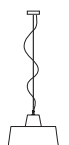

GANGSTER suspension

Matteo Ugolini design

year 2013

TECHNICAL SHEET - SE641BB

STRUCTURE "A"

material	ceramic	
colour	glossy white	

CEILING CUP "E"

material	metal
colour	white

SE642BR

SE643BB

SE643BR

SE644BB

SE644BR