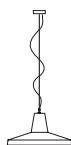

GANGSTER suspension

Matteo Ugolini design

year 2013

TECHNICAL SHEET - SE641BB

STRUCTURE "A"

material	ceramic	
colour	glossy white	

CEILING CUP "E"

material	metal
colour	white

ELECTRICAL CABLE "C"

material	PVC	
colour	transparent	

SUSPENSION CABLE "F"

material	steel
----------	-------

ELECTRICAL SYSTEM

socket	E26
source	max 1x18w LED
energy class	from E to A++

PACKAGING

nr. of collis	1
net weight/kg	4,05
gross weight/kg	8,9
packaging/cm	36x62x62

EMISSION OF LIGHT

one-directional

	direct
	filtered
	indirect
	none

CERTIFICATION

bulb not provided

COLLECTION

SE641BR

SE642BB

SE642BR

SE643BB

SE643BR

SE644BB

SE644BR