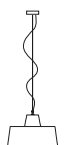

GANGSTER suspension

Matteo Ugolini design

year 2013

TECHNICAL SHEET - SE641BB

STRUCTURE "A"

material	ceramic	
colour	glossy white	

CEILING CUP "E"

material	metal
colour	white

ELECTRICAL CABLE "C"

material	PVC	
colour	transparent	

SUSPENSION CABLE "F"

material	steel
----------	-------

ELECTRICAL SYSTEM

socket	E26
source	max 1x18w LED
energy class	from E to A++

PACKAGING

nr. of collis	1
net weight/kg	4,05
gross weight/kg	8,9
packaging/cm	36x62x62

EMISSION OF LIGHT

one-directional

	direct
	filtered
	indirect
	none

CERTIFICATION

bulb not provided

COLLECTION

SE641BR

SE642BB

SE642BR

SE643BB

SE643BR

SE644BB

SE644BR