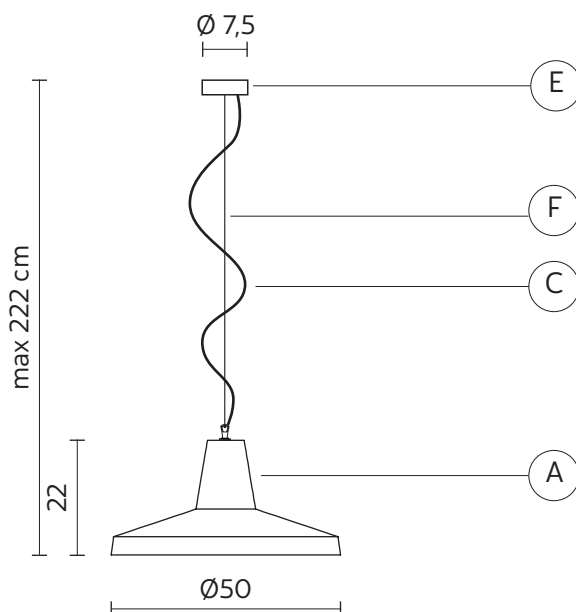

GANGSTER suspension

Matteo Ugolini design

year 2013

TECHNICAL SHEET - SE641BB

STRUCTURE "A"

material	ceramic	
colour	glossy white	

CEILING CUP "E"

material	metal
colour	white

ELECTRICAL CABLE "C"

material	PVC	
colour	transparent	

SUSPENSION CABLE "F"

material	steel
----------	-------

ELECTRICAL SYSTEM

socket	E26
source	max 1x18w LED
energy class	from E to A++

PACKAGING

nr. of collis	1
net weight/kg	4,05
gross weight/kg	8,9
packaging/cm	36x62x62