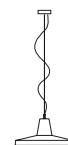

ELECTRICAL CABLE "C"

material	PVC	
colour	transparent	

SUSPENSION CABLE "F"

material	steel
----------	-------

ELECTRICAL SYSTEM

socket	E26
source	max 1x18w LED
energy class	from E to A++

PACKAGING

nr. of collis	1
net weight/kg	4,05
gross weight/kg	8,9
packaging/cm	36x62x62

EMISSION OF LIGHT

one-directional

	direct
	filtered
	indirect
	none

CERTIFICATION

bulb not provided

COLLECTION

SE641BR

SE642BB

SE642BR

SE643BB

SE643BR

SE644BB

SE644BR