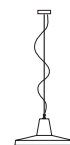

GANGSTER suspension

Matteo Ugolini design

year 2013

TECHNICAL SHEET - SE641BB

STRUCTURE "A"

material	ceramic	
colour	glossy white	

CEILING CUP "E"

material	metal
colour	white

ELECTRICAL CABLE "C"

material	PVC	
colour	transparent	

SUSPENSION CABLE "F"

material	steel
----------	-------

ELECTRICAL SYSTEM

socket	E26
source	max 1x18w LED
energy class	from E to A++

PACKAGING

nr. of collis	1
net weight/kg	4,05
gross weight/kg	8,9
packaging/cm	36x62x62

EMISSION OF LIGHT

one-directional

	direct
	filtered
	indirect
	none

CERTIFICATION

bulb not provided

COLLECTION

SE641BR

SE642BB

SE642BR

SE643BB

SE643BR

SE644BB

SE644BR