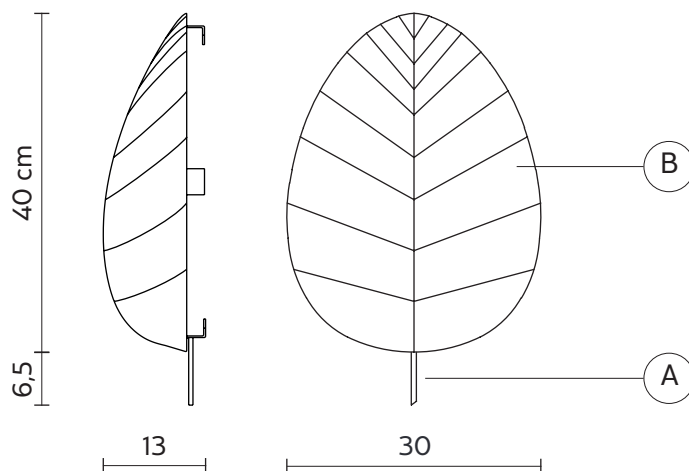

EDEN COLLECTION - "EVA" wall lamp/ceiling lamp

Matteo Ugolini design

year 2015

TECHNICAL SHEET - AP103 3B V11

STRUCTURE "A"

material	steel	
colour	white	

STRUCTURE "B"

material	lycra	
colour	white	

ELECTRICAL CABLE

socket	E26
source	max 1x18w LED
energy class	from E to A++

PACKAGING

nr.of collis	1
net weight/kg	1
gross weight/kg	1,55
packaging/cm	38x38x26

EMISSION OF LIGHT

one directional

bulb not provided