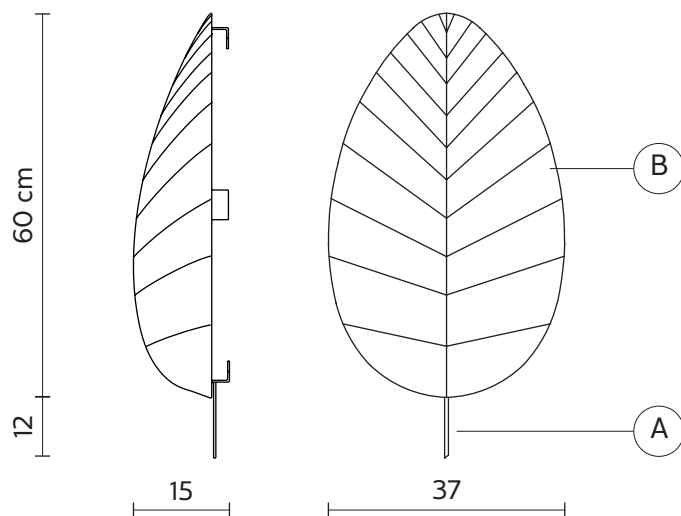

ELECTRICAL CABLE

socket	E26
source	max 2x18w LED
energy class	from E to A++

PACKAGING

nr.of collis	1
net weight/kg	1,5
gross weight/kg	2,4
packaging/cm	35x35x64

EMISSION OF LIGHT

one directional

bulb not provided