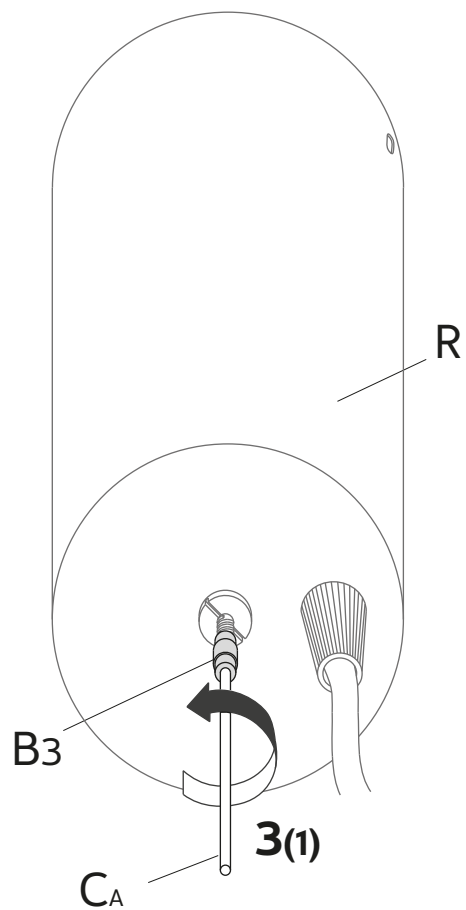

KARMAN

220-240 V.
2x led 18W (SE194A1)
2x led 26W (SE194B1)

C - 01

2x **F**

1x **B**

3

Scaricabile su google play store or app store apple
(Downloadable via google play store or app store apple)

“KARMAN - bluetooth controller”