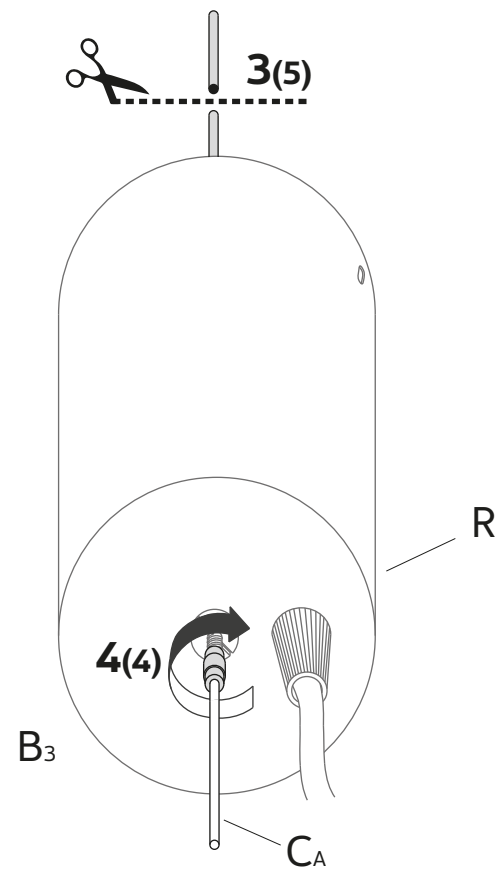

KARMAN

220-240 V.
2x led 18W (SE194A1)
2x led 26W (SE194B1)

C - 01

2x **F**

1x **B**

3

Scaricabile su google play store or app store apple
(Downloadable via google play store or app store apple)

“KARMAN - bluetooth controller”