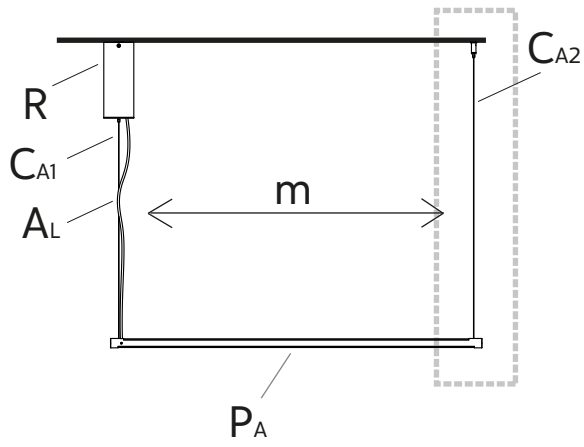

KARMAN

220-240 V.
2x led 18W (SE194A1)
2x led 26W (SE194B1)

C - 01

2x **F**

1x **B**

3

Scaricabile su google play store or app store apple
(Downloadable via google play store or app store apple)

“KARMAN - bluetooth controller”