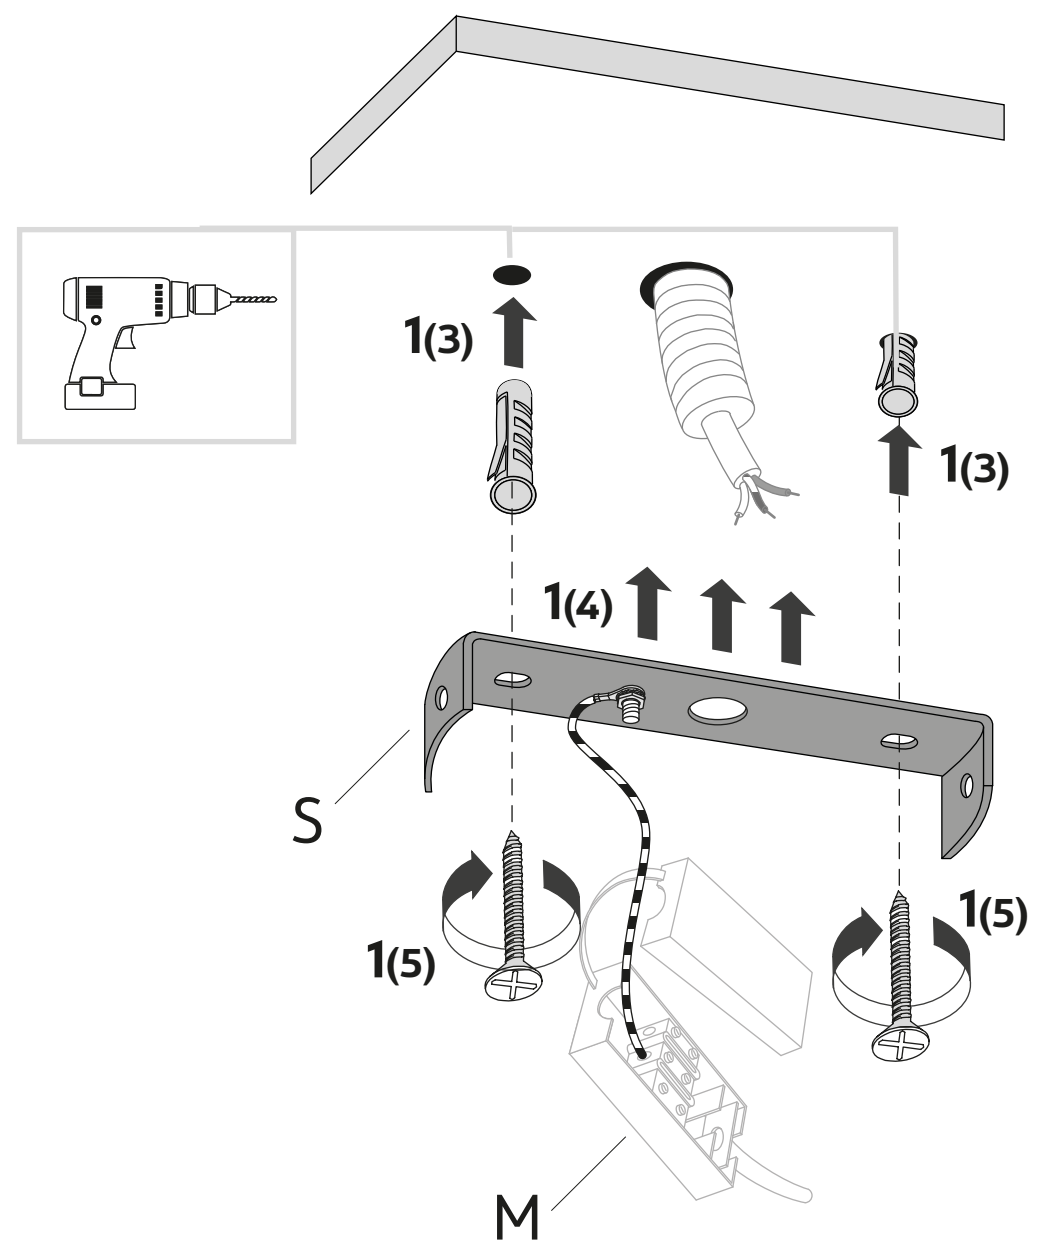

KARMAN

220-240 V.
2x led 18W (SE194A1)
2x led 26W (SE194B1)

C - 01

2x **F**

1x **B**

3

Scaricabile su google play store or app store apple
(Downloadable via google play store or app store apple)

“KARMAN - bluetooth controller”