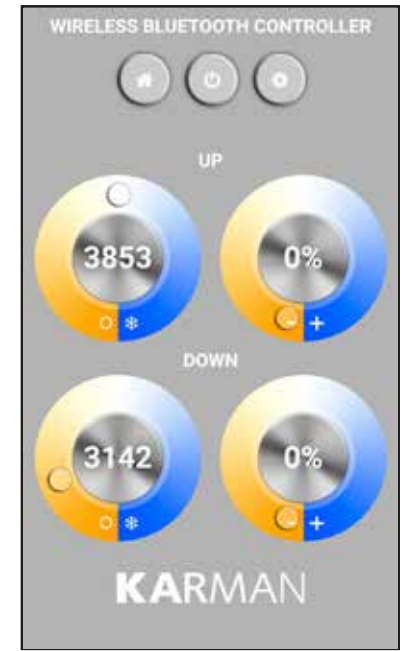

KARMAN

220-240 V.
2x led 18W (SE194A1)
2x led 26W (SE194B1)

C - 01

2x **F**

1x **B**

3

Scaricabile su google play store or app store apple
(Downloadable via google play store or app store apple)

“KARMAN - bluetooth controller”

(a)

attiva bluetooth
(activate bluetooth)

(b)

impostazioni
(setting)

(c)

rinomina
(rename)

(d)

selezione lampada
(select lamp)

(e)

controlla lampada
(check lamp)