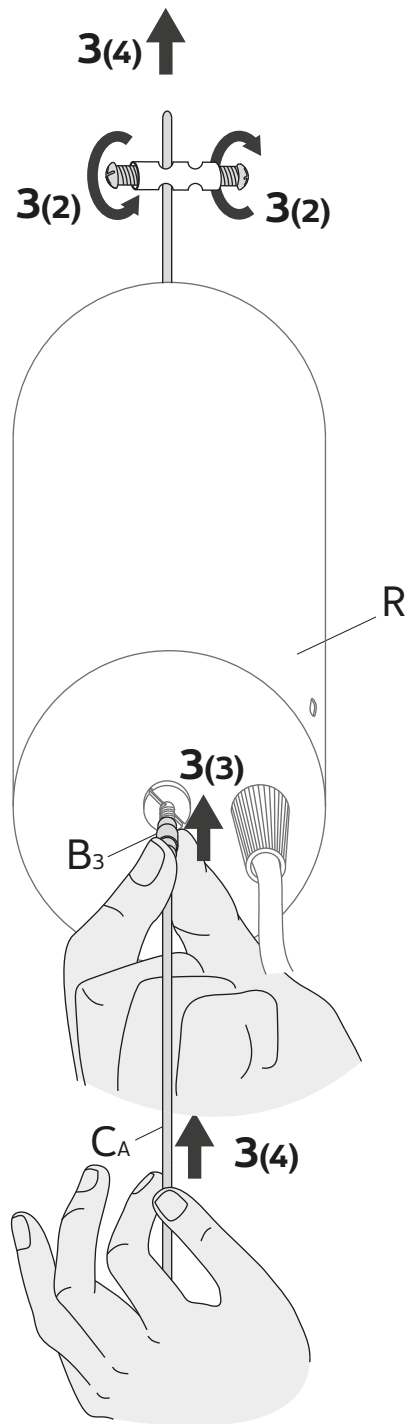

KARMAN

220-240 V.
2x led 18W (SE194A1)
2x led 26W (SE194B1)

C - 01

2x **F**

1x **B**

3

Scaricabile su google play store or app store apple
(Downloadable via google play store or app store apple)

“KARMAN - bluetooth controller”