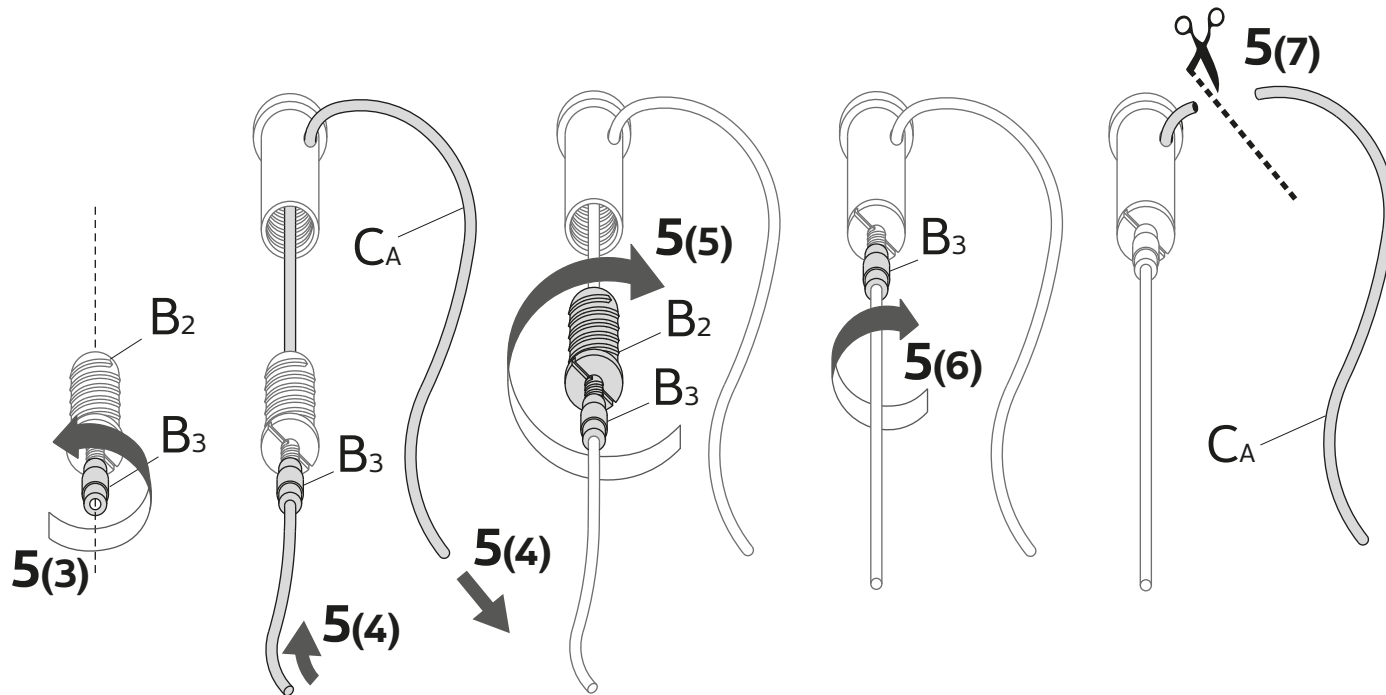

KARMAN

220-240 V.
2x led 18W (SE194A1)
2x led 26W (SE194B1)

C - 01

2x **F**

1x **B**

3

Scaricabile su google play store or app store apple
(Downloadable via google play store or app store apple)

“KARMAN - bluetooth controller”