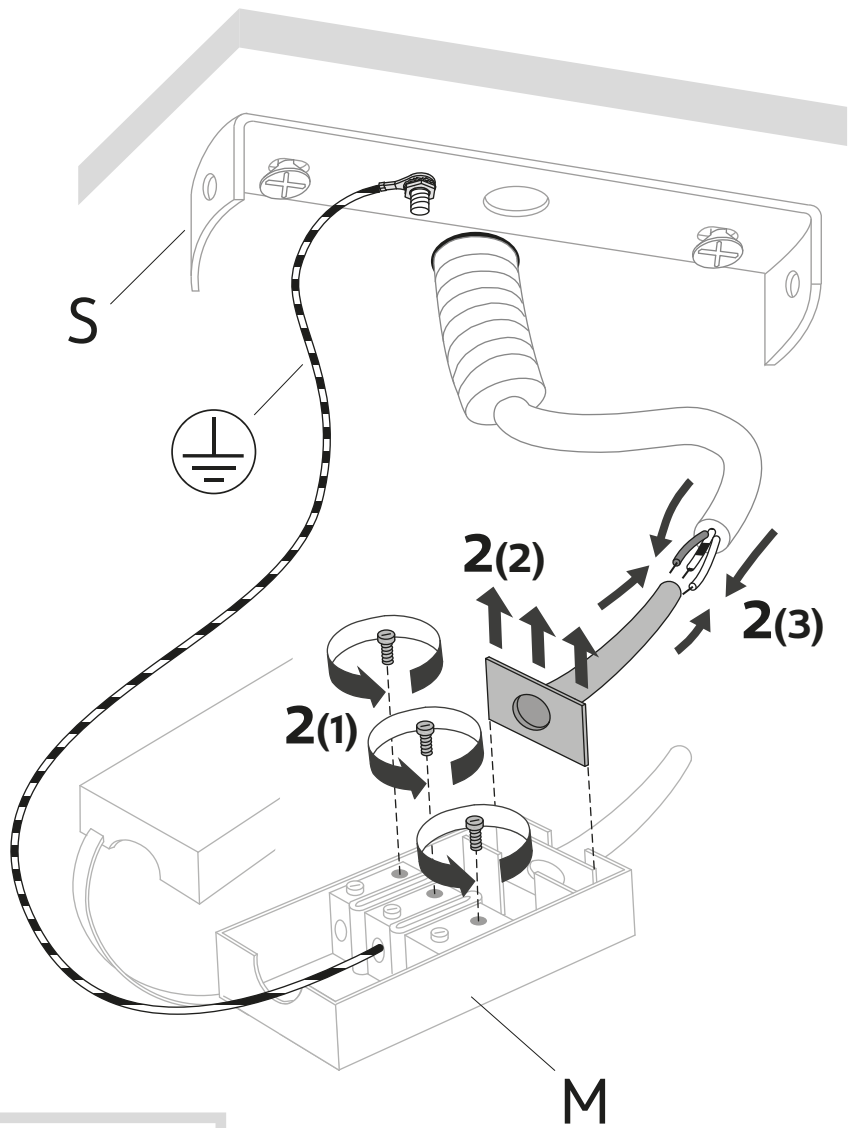

KARMAN

220-240 V.
2x led 18W (SE194A1)
2x led 26W (SE194B1)

C - 01

2x **F**

1x **B**

3

Scaricabile su google play store or app store apple
(Downloadable via google play store or app store apple)

“KARMAN - bluetooth controller”