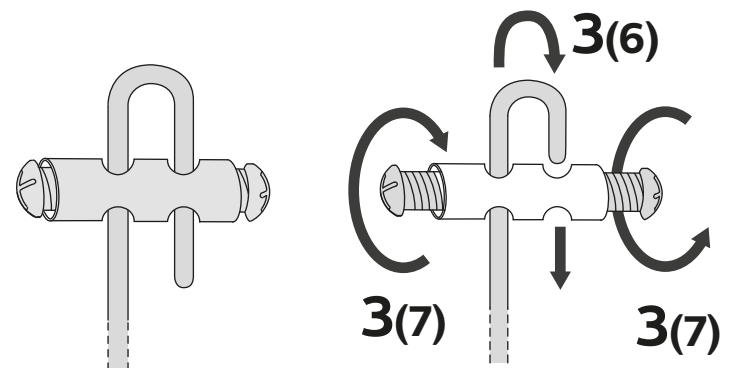

KARMAN

220-240 V.
2x led 18W (SE194A1)
2x led 26W (SE194B1)

C - 01

2x **F**

1x **B**

3

Scaricabile su google play store or app store apple
(Downloadable via google play store or app store apple)

“KARMAN - bluetooth controller”