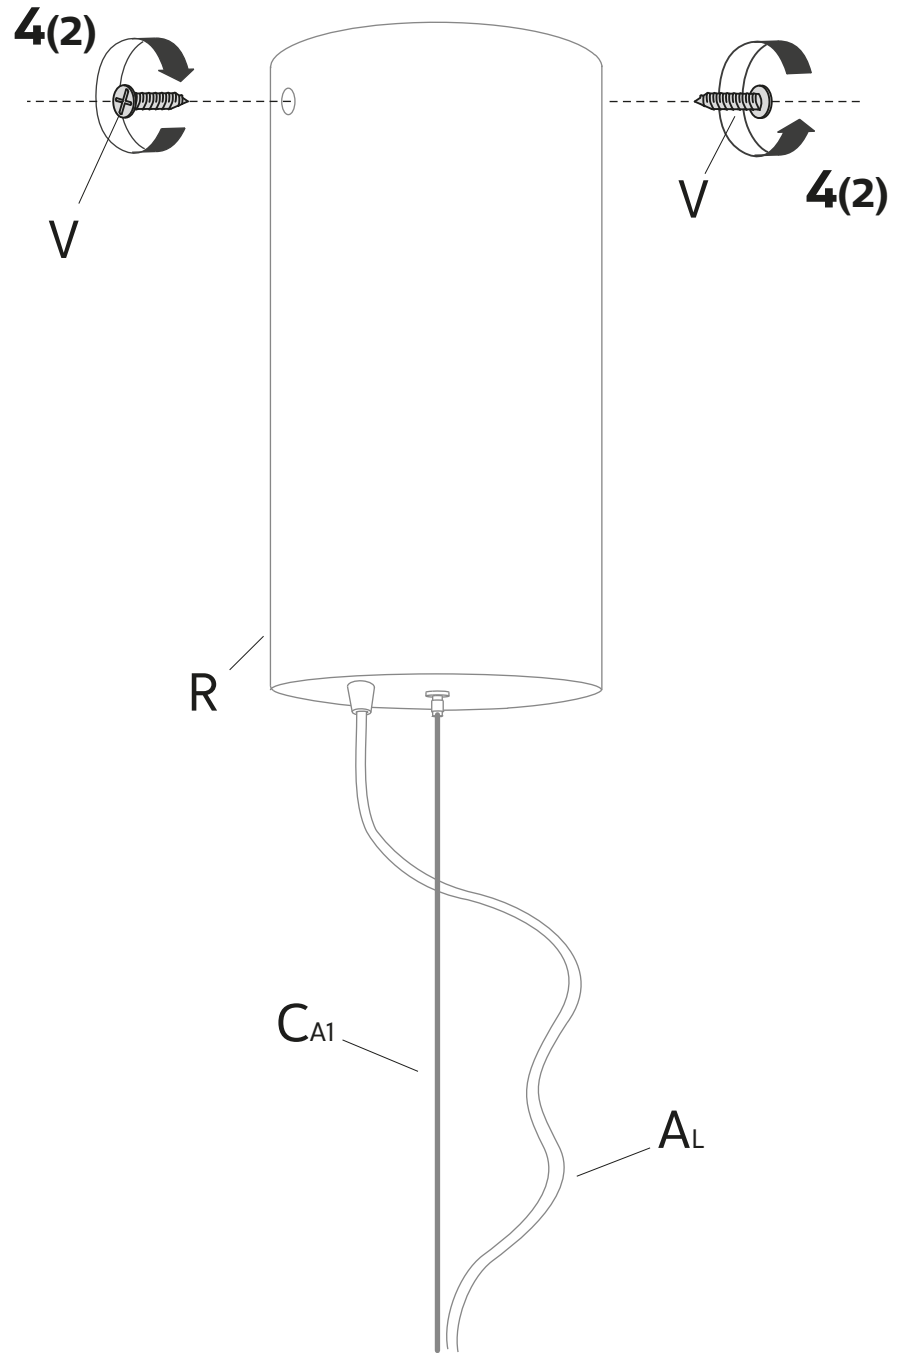

KARMAN

220-240 V.
2x led 18W (SE194A1)
2x led 26W (SE194B1)

C - 01

2x **F**

1x **B**

3

Scaricabile su google play store or app store apple
(Downloadable via google play store or app store apple)

“KARMAN - bluetooth controller”