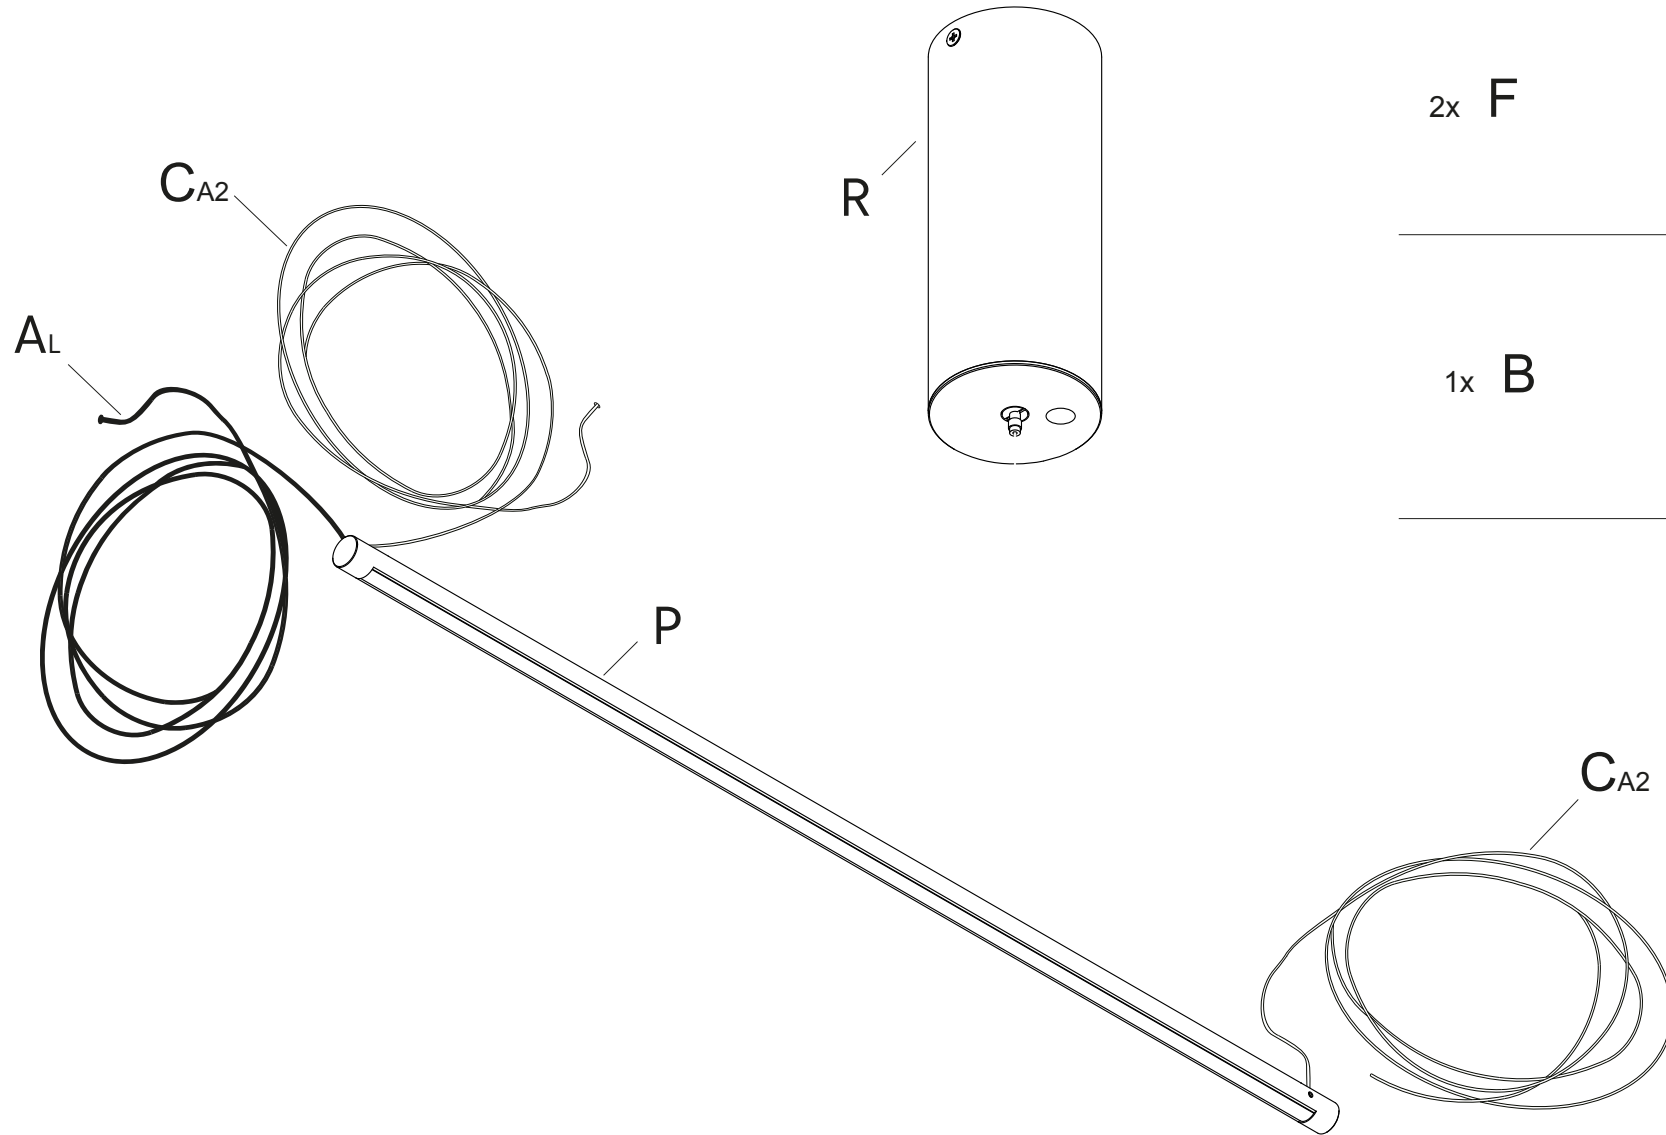

Cupido

SE194 A1 INT - white tunable
SE194 B1 INT - white tunable

Karman srl

Via A. Grandi, San Martino del piano, 61034 Fossombrone (PU), Italy
p.iva 02175640412 tel +39 0721 71 5042 r.a fax +39 0721 716640 - www.karmanitalia.it

KARMAN

220-240 V.
2x led 18W (SE194A1)
2x led 26W (SE194B1)

C - 01

2x **F**

1x **B**

3

Scaricabile su google play store or app store apple
(Downloadable via google play store or app store apple)

“KARMAN - bluetooth controller”