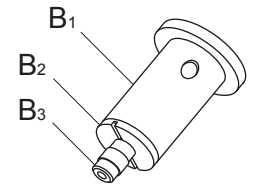

KARMAN

220-240 V.
2x led 18W (SE194A1)
2x led 26W (SE194B1)

C - 01

2x **F**

1x **B**

3

Scaricabile su google play store or app store apple
(Downloadable via google play store or app store apple)

“KARMAN - bluetooth controller”