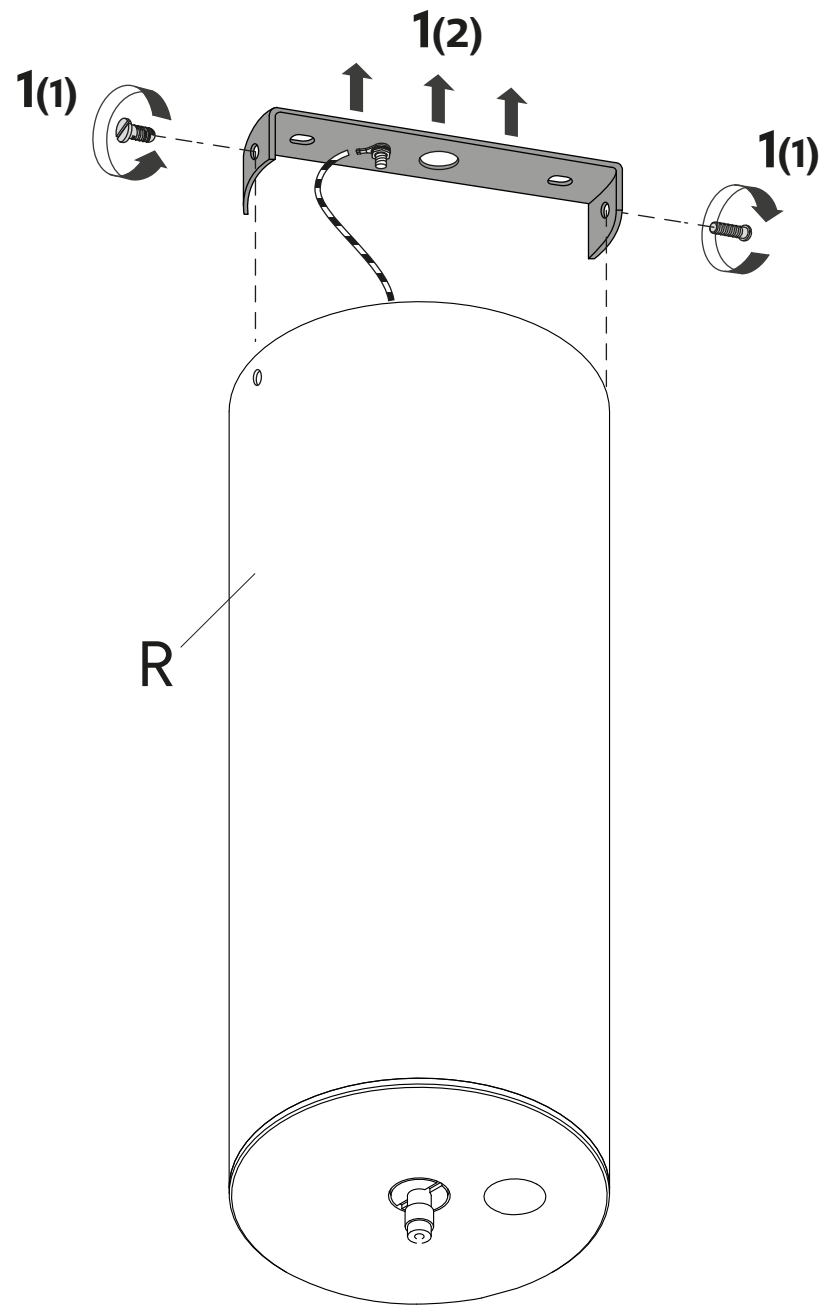

KARMAN

220-240 V.
2x led 18W (SE194A1)
2x led 26W (SE194B1)

C - 01

2x **F**

1x **B**

3

Scaricabile su google play store or app store apple
(Downloadable via google play store or app store apple)

“KARMAN - bluetooth controller”