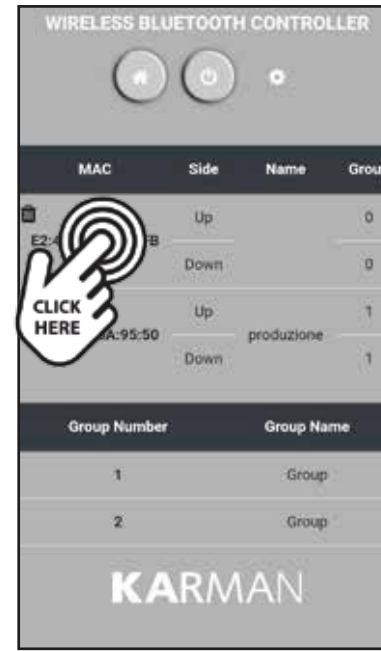

KARMAN

220-240 V.
2x led 18W (SE194A1)
2x led 26W (SE194B1)

C - 01

2x **F**

1x **B**

3

Scaricabile su google play store or app store apple
(Downloadable via google play store or app store apple)

“KARMAN - bluetooth controller”

(a)

attiva bluetooth
(activate bluetooth)

(b)

impostazioni
(setting)

(c)

rinomina
(rename)

(d)

selezione lampada
(select lamp)

(e)

controlla lampada
(check lamp)