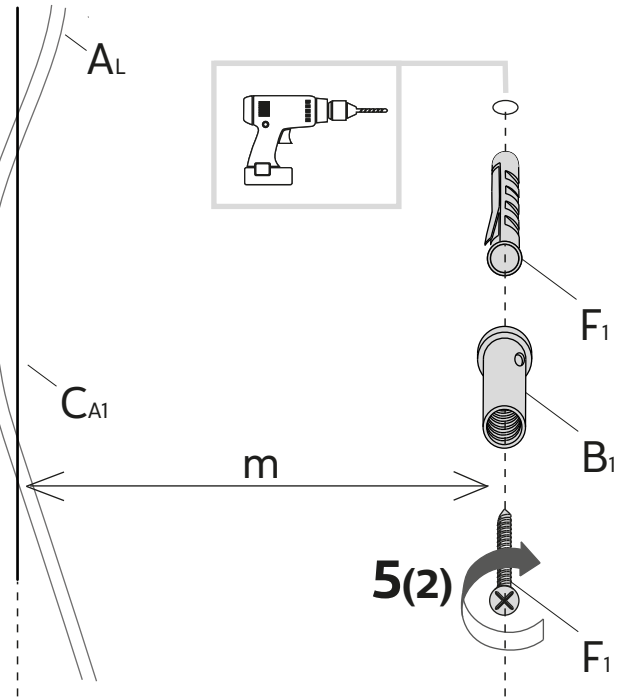

KARMAN

220-240 V.
2x led 18W (SE194A1)
2x led 26W (SE194B1)

C - 01

2x **F**

1x **B**

3

Scaricabile su google play store or app store apple
(Downloadable via google play store or app store apple)

“KARMAN - bluetooth controller”