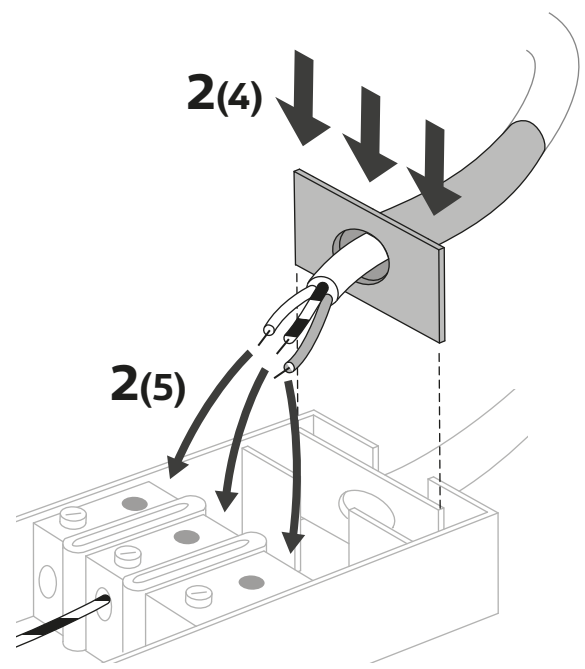

KARMAN

220-240 V.
2x led 18W (SE194A1)
2x led 26W (SE194B1)

C - 01

2x **F**

1x **B**

3

Scaricabile su google play store or app store apple
(Downloadable via google play store or app store apple)

“KARMAN - bluetooth controller”