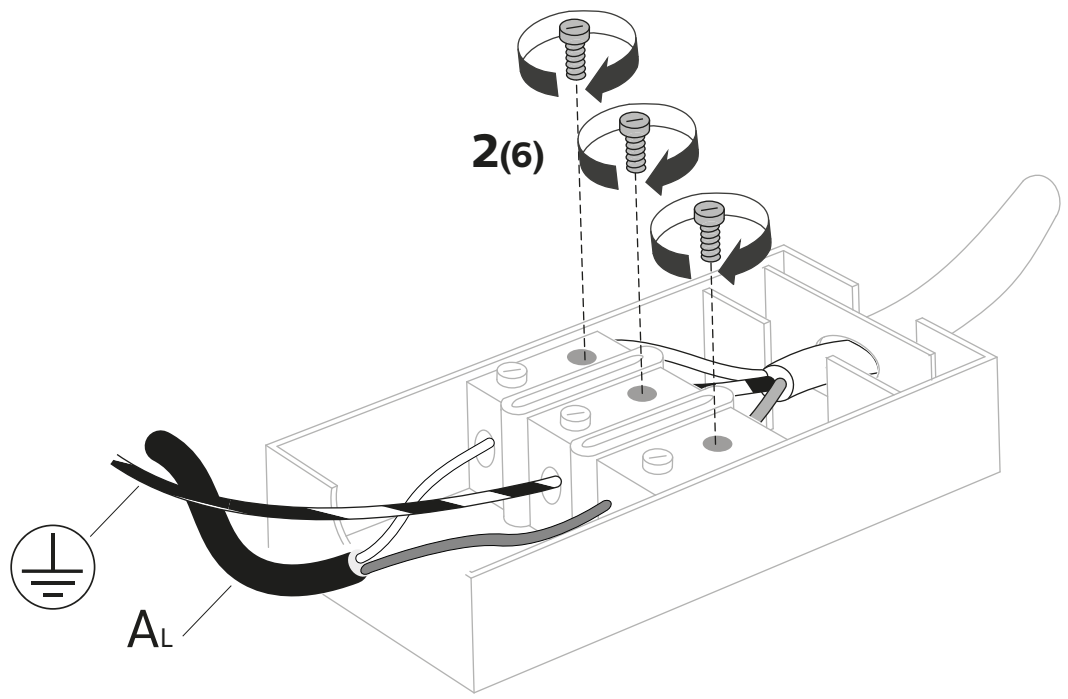

KARMAN

220-240 V.
2x led 18W (SE194A1)
2x led 26W (SE194B1)

C - 01

2x **F**

1x **B**

3

Scaricabile su google play store or app store apple
(Downloadable via google play store or app store apple)

“KARMAN - bluetooth controller”