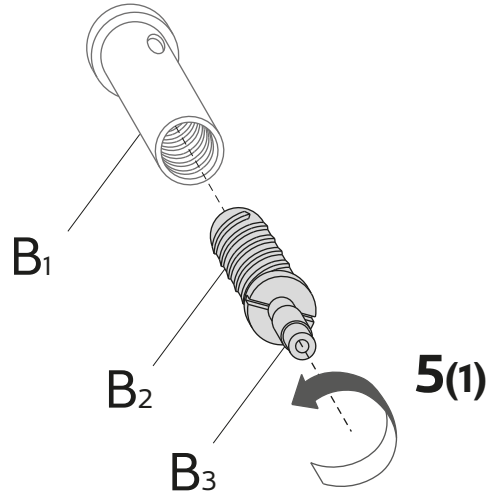

KARMAN

220-240 V.
2x led 18W (SE194A1)
2x led 26W (SE194B1)

C - 01

2x **F**

1x **B**

3

Scaricabile su google play store or app store apple
(Downloadable via google play store or app store apple)

“KARMAN - bluetooth controller”