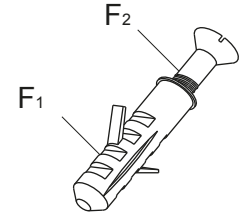

KARMAN

220-240 V.
2x led 18W (SE194A1)
2x led 26W (SE194B1)

C - 01

2x **F**

1x **B**

3

Scaricabile su google play store or app store apple
(Downloadable via google play store or app store apple)

“KARMAN - bluetooth controller”