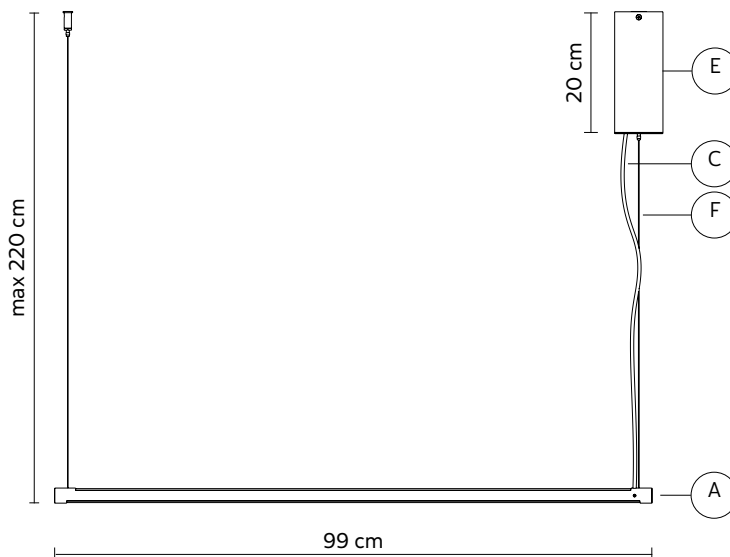

CUPIDO pendant

Matteo Ugolini design

year 2020

DATA SHEET - SE194A1 V1U

LAMP "A"

material	aluminum
colour	matt black

COVER

material	PC
colour	opal

CEILING CUP "E"

material	metal
colour	matt black

ELECTRICAL CABLE "C"

colour	black

SUSPENSION CABLE "F"

material	steel

ELECTRICAL SYSTEM

source	module LED 24V 36W, 3920 lumen CRI ≥ 90 class A+ dimmable/tunable white (2700K-5000K) by app

PACKAGING

n° cartons	2
net weight/kg	1,1 (A) + 1,6 (B)
gross weight/kg	2,5 (A) + 2,6 (B)
packaging/cm	10x10x140 (A) + 21x31x31 (B)

LIGHT EMISSION

bidirectional

	direct
	filtered
	indirect
	absence

COMPLIANT WITH

DRY LOCATION

LED	equipped
power supply	equipped

APP

downloadable via google play store, app store apple