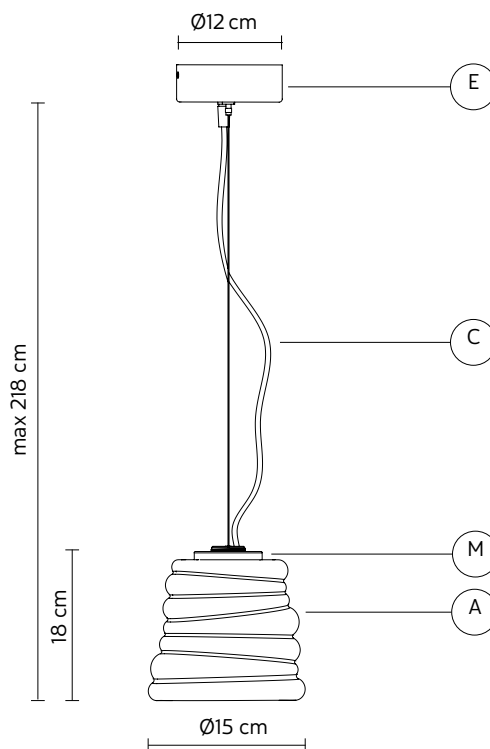

### ELECTRICAL SYSTEM

socket E12  
source 1 x max 6W LED