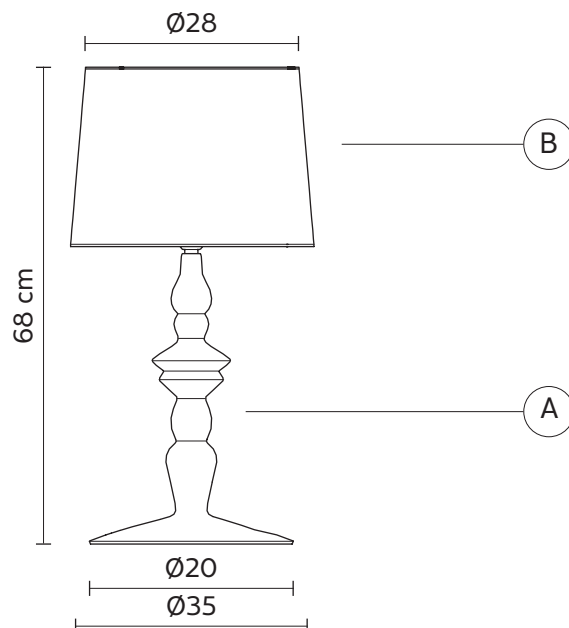

ALÌ E BABÀ table lamp

Matteo Ugolini design

year 2009/2010

TECHNICAL SHEET - C1016BS

STRUCTURE "A"

material	ceramic	
colour	white	

SHADE "B"

material	linen	
colour	white	

ELECTRICAL CABLE

material	PVC	
colour	transparent	

ELECTRICAL SYSTEM

socket	E26
source	max 1x18w LED
energy class	from E to A++

PACKAGING

nr. of collis	2
net weight/kg	3,2
gross weight/kg	4,6
packaging/cm	43x43x36(B) - 31x32x63(A)

EMISSION OF LIGHT

one-directional

CERTIFICATION

bulb not provided

COLLECTION

available also as: suspension (in/outdoor), floor lamp (in/outdoor), wall lamp

C1015BS

C1017BS