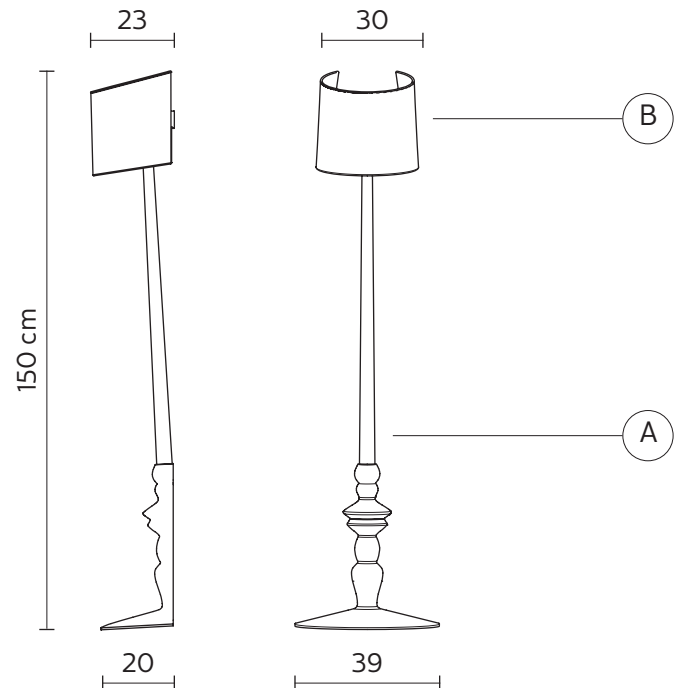

ALÌ E BABÀ floor lamp

Matteo Ugolini design

year 2009/2010

TECHNICAL SHEET - H6025CBS

STRUCTURE "A"

material	ceramic	
colour	glossy white	

SHADE "B"

material	linen	
colour	white	

ELECTRICAL CABLE "C"

material	PVC	
colour	transparent	

ELECTRICAL SYSTEM

socket	E26
source	max 1x18w LED
energy class	from E to A++

PACKAGING

nr. of collis	1
net weight/kg	3,25
gross weight/kg	8,65
packaging/cm	37x62x123

EMISSION OF LIGHT

one-directional

CERTIFICATION

bulb not provided

COLLECTION

available also as: tavolo, wall lamp and suspension