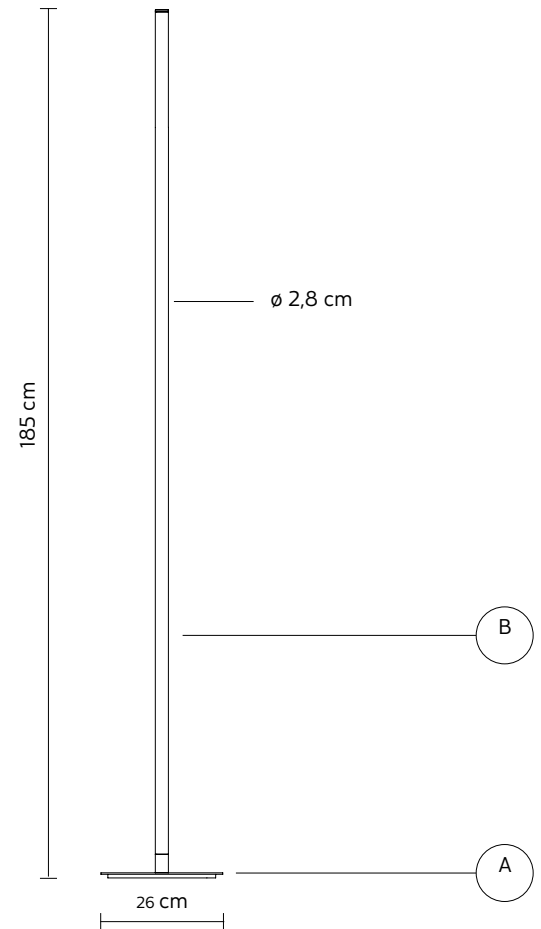

ACCIPICCHIO floor lamp

Matteo Ugolini design

year 2020

DATASHEET - HP213N2 V11

LAMP "A"

material aluminum
colour matt black

COVER "B"

material pyrex
colour frosted white

ELECTRICAL SYSTEM

source strip LED 24V
60W, 8000lumen
2700K CRI $\geq$ 80
foot dimmer switch

PACKAGING

n° cartons 2
net weight/kg 4,4 (A) + 1,6 (B)
gross weight/kg 5,5 (A) + 2,7 (B)
packaging/cm 36x36x24(A) + 10x10x210(B)

LIGHT EMISSION

unidirectional

direct
 filtered
 indirect
 absence

COMPLIANT WITH IEC 60598-1:2014

DRY LOCATION

LED equipped
power supply equipped

COLLECTION

also available 3000K version