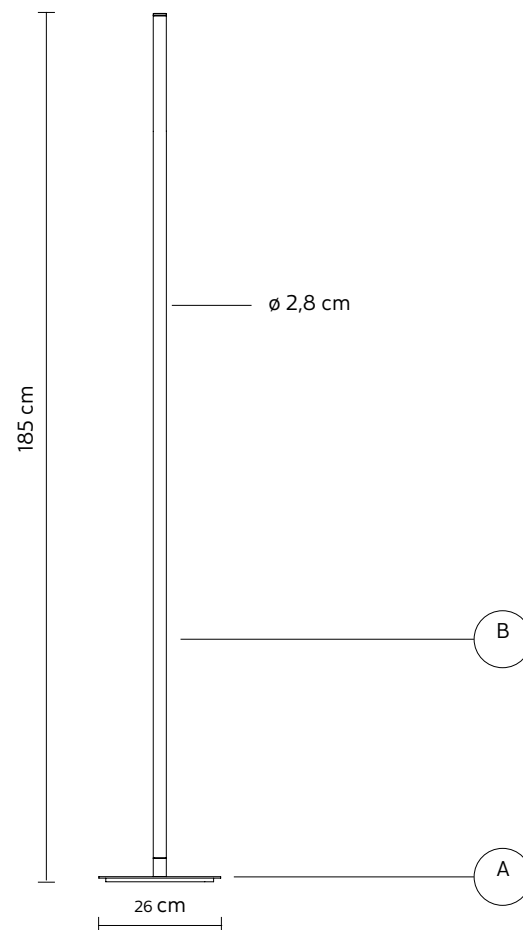

ACCIPICCHIO floor lamp

Matteo Ugolini design

year 2020

DATASHEET - HP213N1 V11

LAMP "A"

material aluminum
colour matt black

COVER "B"

material pyrex
colour frosted white

ELECTRICAL SYSTEM

source strip LED 24V
60W, 8000lumen
3000K CRI $\geq$ 80
foot dimmer switch

PACKAGING

n° cartons 2
net weight/kg 4,4 (A) + 1,6 (B)
gross weight/kg 5,5 (A) + 2,7 (B)
packaging/cm 36x36x24(A) + 10x10x210(B)

LIGHT EMISSION

unidirectional

direct
 filtered
 indirect
 absence

COMPLIANT WITH IEC 60598-1:2014

DRY LOCATION

LED equipped
power supply equipped

COLLECTION

also available 2700K version