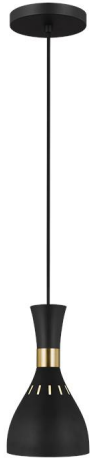

## EP1141MBK: Mini-Pendant

### Dimensions:

**Diameter:** 6 1/4"      **Overall Height:** 186 1/4"  
**Height:** 11 1/4"      **Wire:** 180"  
**Weight:** 2.2 lbs.      **Mounting Proc.:** Set Screw(s)  
**Connection:** Mounted To Box

### Material List:

1 Body - Steel - Midnight Black

### Shade / Glass / Diffuser Details:

Part	Material	Finish	Quantity	Item Number	Length	Width	Height	Diameter	Fitter Diameter	Shade Top Length	Shade Top Width	Shade Top Diameter
Shade	Steel	Midnight Black	1				6 3/8	6 1/4				