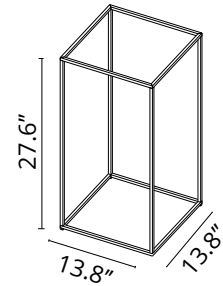

### Physical

Color	Anodized Black
Net weight (lb)	2.54
Package height (in)	18.31
Package width (in)	29.33
Package length (in)	18.31
Package volume (in)	9830.19
IP internal	55

RETILAP	IP
	55

### Schematic light drawing

Beam Angle:	49°		
h(m)	E(lx)	D(m)	
1	396	0.91	
2	99	1.82	
3	44	2.72	
4	25	3.63	
5	16	4.54	

Luminous flux luminaire  
665 lm