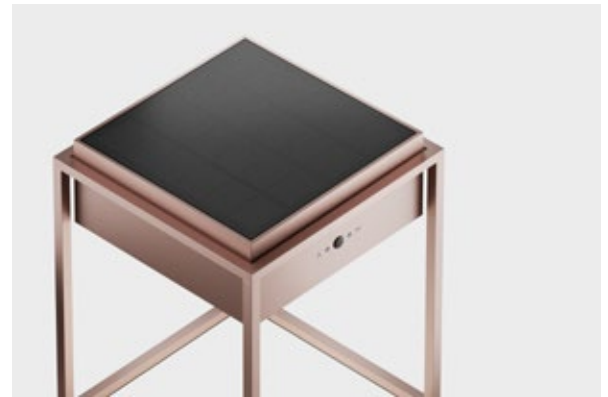

Solar Powered Portable Outdoor Lamp
Auto/Manual Selectable Modes

qua	color	item no.	system performance
	bright bronze	93825-BB	2.1 W/75 lm
	pearl white	93825-PW	2.1 W/75 lm
	jet black	93825-JB	2.1 W/75 lm

technical information:

LED
lithium-ion battery
2 x 2000 mAh
2700K
solar panel

optional change between
manual + automatic mode

battery operating time

automatic mode:

automatic switch-on at dusk
for a duration of approx. 5 hrs

battery operating time

manual mode:

- approx. 7 hrs at 100% (level 3)
- approx. 14 hrs at 50% (level 2)
- approx. 32 hrs at 25% (level 1)

3-step-dimming

material:

aluminum die-casting
lacquered
polycarbonate matte

protection class:
IP65

light direction:

6.6ft USB-C-cable included
(US-ET-93000-USB-C-BL)

Auto mode, automatically turns on at dusk
and turns off 5 hours later