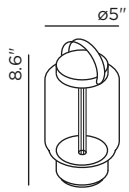

Portable Outdoor Lamp

color	item no.	system performance
jet black	93950-JB	2 W/76 lm
bright bronze	93950-BB	2 W/76 lm

**technical information:**

LED
lithium-ion battery
2x 2000 mAh
2700K

battery operating time:

- approx. 5 hrs. at 100% (level 3)
- approx. 10 hrs. at 50% (level 2)
- approx. 20 hrs. at 25% (level 1)

3-step-touch dimmer

3.9ft USB-C-cable included
(US-ET-93950-USB-C-BL)

material:

aluminum die-casting lacquered
amber-colored glass