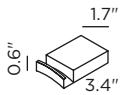

qu hook for wall mounting