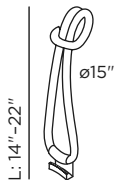

- approx. 5 hrs. at 100% (level 3)
- approx. 10 hrs. at 50% (level 2)
- approx. 20 hrs. at 25% (level 1)

3-step-touch dimmer

3.9ft USB-C-cable included
(US-ET-93950-USB-C-BL)

material:

aluminum die-casting lacquered
amber-colored glass

protection class:
IP44

EEC:**light direction:****accessories****qu rope** for hanging

color	item no.	material
black	93951	silicon-rubber + polycarbonate lacquered

qu hook for wall mounting

color	item no.	material
jet black	93952-JB	aluminum die-casting lacquered
bright bronze	93952-BB	