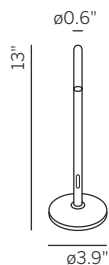

## Portable Outdoor Lamp

| color   | item no. | system performance |
|---|----------|--------------------|
|  true gold     | 93910-TG | 0.5 W/15 lm        |
|  bright bronze | 93910-BB | 0.5 W/15 lm        |
|  pearl white   | 93910-PW | 0.5 W/15 lm        |
|  jet black     | 93910-JB | 0.5 W/15 lm        |

**6.6ft USB-C-cable included**  
(US-ET-93000-USB-C-BL)

**material:**

aluminum die-casting lacquered  
acrylic glass

**protection class:**

**IP44**

**light direction:****mounting:**

base or screw mount