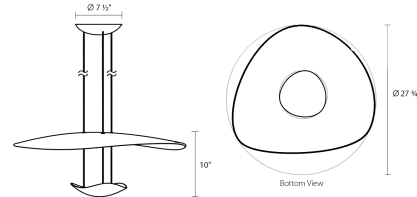

### DIMENSIONS

Height	10"
Diameter	27.75"
Canopy/Backplate/Base	7.5"
Hanging Details	6' Adjustable Cords"

### SHIPPING

Carton 1 L x W x H	32" x 30" x 10"
Carton 1 GW	19 lbs.

### SHADE 1

Quantity	1
Color	Dove Grey
Material	Die Cast Aluminum
Height	2"