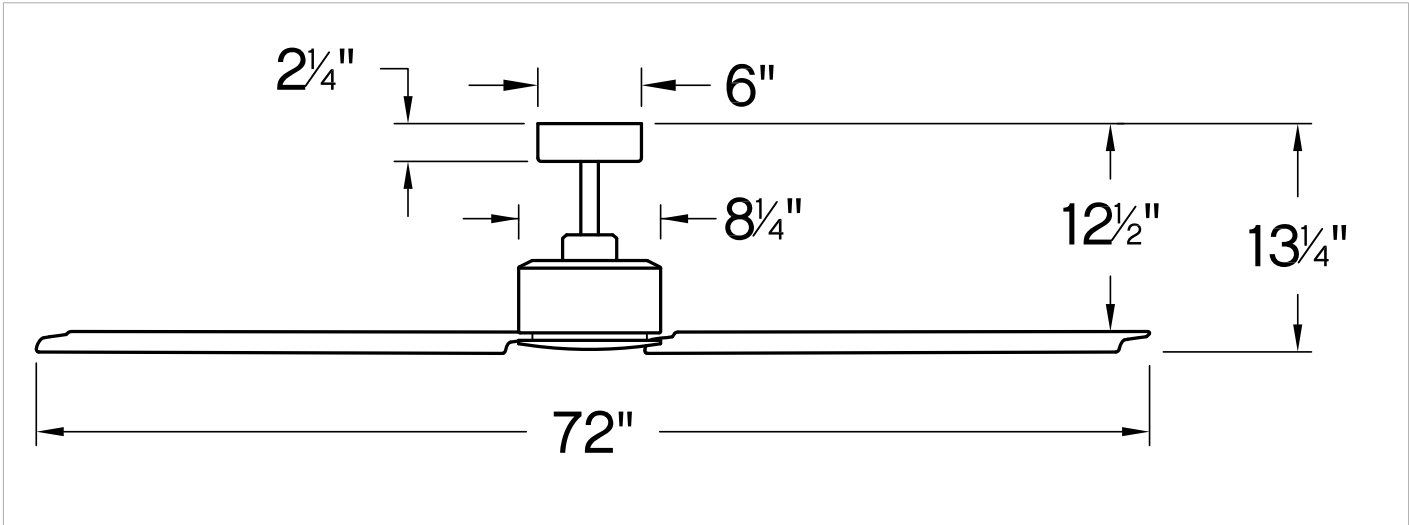

INDY 72" FAN

900972FBN-NWA

PERFORMANCE SPECIFICATIONS	STANDARD	
	HIGH SPEED	AVERAGE SPEED
Airflow	6425	4465
EnergyUse	62.6	39
EnergyCost	18	11
Efficiency	103	115
AMPS	0.52	0.37
RPMS	83	72

AVERAGE PERFORMANCE AND ENERGY INFORMATION

ENERGYGUIDE

Estimated Yearly Energy Cost

$11

Cost Range of Similar Models (19" – 84")

$3 | | | $34

- Based on 12 cents per kWh and 6.4 hours use per day
- Your cost depends on rates and use
- Energy Use: 39 Watts

Airflow

4,465

Cubic Feet Per Minute

- The higher the airflow, the more air the fan will move
- Airflow Efficiency: 115 Cubic Feet Per Minute Per Watt

All estimates based on typical use, excluding lights ftc.gov/energy

Airflow Shown Is a Weighted Average of High and Low Cubic Feet per Minute Based on Downrod

HINKLEY

HINKLEY
33000 Pin Oak Parkway
Avon Lake, OH 44012

PHONE: (440) 653-5500
Toll Free: 1 (800) 446-5539

hinkley.com