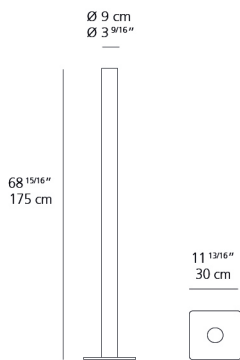

Delivered lumens	3564lm
Light output ratio	79.2lm/W
Power consumption	45W
Led type	38.9W C.O.B.*
CCT (Correlated Color Temperature)	3000K
CRI (Color Rendering Index)	>80
Life expectancy	50000Hrs
Control type	DIMMABLE (On Body)
Input Voltage	120V
Driver	TCl - 1 x DC-MAXIJOLLY-US-M

Colors & Finishes

Black

Materials

- Base in painted steel
- Body in painted aluminum

Features & Accessories

Dimensions

Packaging

2 Boxes

1 x 8-3/8" x 9-9/16" x 79-7/16" / 7.05 lbs - 21 cm x 24 cm x 201.5 cm / 3.2 kg

1 x 14-7/8" x 16" x 2-7/16" / 9.04 lbs - 37.5 cm x 40.5 cm x 6 cm / 4.1 kg

Light distribution

Indirect

Luminaire weight

11.47 lbs / 5.2 kg

Warranty

5 year limited warranty

Red = Max Cd. Through Vertical plane

Blue = Max Cd. Through Horizontal plane