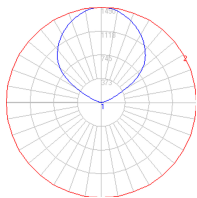

1 x 8-3/8" x 9-9/16" x 79-7/16" / 7.05 lbs - 21 cm x 24 cm x 201.5 cm / 3.2 kg

1 x 14-7/8" x 16" x 2-7/16" / 9.04 lbs - 37.5 cm x 40.5 cm x 6 cm / 4.1 kg

Light distribution

Indirect

Luminaire weight

11.47 lbs / 5.2 kg