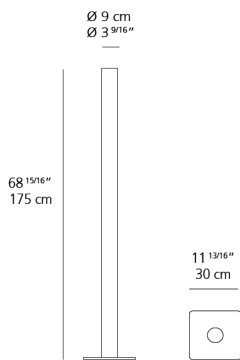

Delivered lumens	3332lm
Light output ratio	74.04lm/W
Power consumption	45W
Led type	38.9W C.O.B.*
CCT (Correlated Color Temperature)	2700K
CRI (Color Rendering Index)	>90
Life expectancy	50000Hrs
Control type	DIMMABLE (On Body)
Input Voltage	120V
Driver	TCl - 1 x DC-MAXIJOLLY-US-M

Colors & Finishes

Black

Materials

- Base in painted steel
- Body in painted aluminum

Features & Accessories

Dimensions

Packaging

2 Boxes

1 x 8-3/8" x 9-9/16" x 79-7/16" / 7.05 lbs - 21 cm x 24 cm x 201.5 cm / 3.2 kg

1 x 14-7/8" x 16" x 2-7/16" / 9.04 lbs - 37.5 cm x 40.5 cm x 6 cm / 4.1 kg

Light distribution

Indirect

Luminaire weight

11.47 lbs / 5.2 kg

Warranty

5 year limited warranty

Red = Max Cd. Through Vertical plane

Blue = Max Cd. Through Horizontal plane