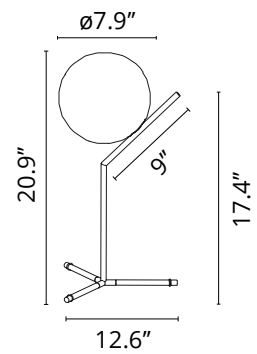

FLOS

■ FU317030 Black

IC Lights Table 1 High

Designed by Michael Anastassiades, 2014

Halogen - 75W

Are you a professional and your project needs consulting and support?

BOOK AN APPOINTMENT

Main specifications

EAN	8059607011119
Mounting	Table
Environments	Indoor dry location
Light Source Type	Bulb
Lamp category	Halogen
Lamp type	T4
Lamp holders	G9
Number of heads	1
Power (W)	75

Physical

Color	Black
Net weight (lb)	3.09
Package volume (in)	2529.37
IP internal	20