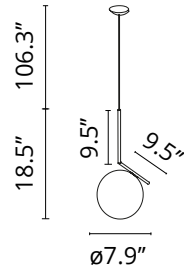

FLOS

■ FU317530 Black

IC Lights Suspension 1

Designed by Michael Anastassiades, 2014

Halogen - 75W

Are you a professional and your project needs consulting and support?

[BOOK AN APPOINTMENT](#)

Main specifications

EAN	8059607011317
Mounting	Suspension
Environments	Indoor dry location
Light Source Type	Bulb
Lamp category	Halogen
Lamp type	T4
Lamp holders	G9
Number of heads	1
Power (W)	75

Physical

Color	Black
Cord length (in)	106
Canopy dimension (mm)	30
Net weight (lb)	4.74
Package volume (in)	2816.18
IP internal	20