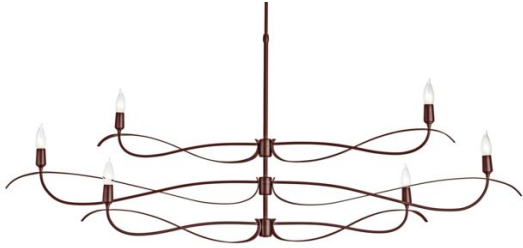

PRODUCT SPECIFICATIONS

Willow 6-Light Large Chandelier

Base Item #136352
Configured Item #136352-1000
136352-SKT-SHRT-03

FINISH
Mahogany - 03

OVERALL HEIGHT
Short: 28.20" - 37.20"

LAMPING
Option Not Available

OPTIONS

FINISH	OVERALL HEIGHT	LAMPING
Mahogany - 03	47.10" - 56.10"	Option Not Available
Bronze - 05	28.20" - 37.20"	
Dark Smoke - 07	38.70" - 47.70"	
Burnished Steel - 08		
Black - 10		
Natural Iron - 20		
Gold - 25		
Vintage Platinum - 82		
Soft Gold - 84		
Sterling - 85		

SPECIFICATIONS

Willow 6-Light Large Chandelier

Base Item #: 136352
Configured Item #: 136352-1000
136352-SKT-SHRT-03

Oval six light chandelier with candelabra sockets on three tiers.

- Handcrafted to order by skilled artisans in Vermont, USA
- Lifetime Limited Warranty when installed in residential setting
- Slope ceiling adaptable to 45 degrees
- Includes adjustable stem and canopy kit

Dimensions

Height	15.80"
Length	59.40"
Width	18.90"
Product Weight	9.40 lbs
Overall Height	28.20" to 37.20"
Canopy	5.0 X 7.0
Packed Weight	26.00 lbs
Shipping (DIM) Weight	209.00 lbs

Socket Lamping

Socket: Candelabra
Bulb: B, 60W Max
Number of Bulbs: 6 (not included)
IES Files Available: N