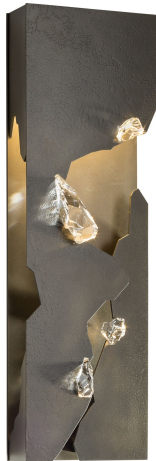

PRODUCT SPECIFICATIONS

Trove LED Sconce

Base Item #202015  
Configured Item #202015-1000  
202015-LED-03-CR

**FINISH**  
Mahogany - 03

**ACCENT**  
Crystal

**LAMPING**  
LED

\*Image shown does not correspond to selected options

OPTIONS

**FINISH**

- Mahogany - 03
- Bronze - 05
- Dark Smoke - 07
- Burnished Steel - 08
- Black - 10
- Natural Iron - 20
- Gold - 25
- Vintage Platinum - 82
- Soft Gold - 84
- Sterling - 85

**ACCENT**

Crystal

**LAMPING**

LED

SPECIFICATIONS

**Trove LED Sconce**

Base Item #: 202015  
Configured Item #: 202015-1000  
202015-LED-03-CR

Direct wire LED wall sconce with finish options. Features unique crystal accents.