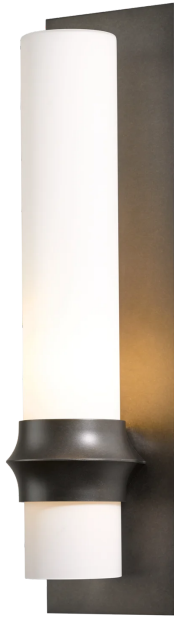

Rook Large Outdoor Sconce

Base Item #: 304935

Selected Options

Lamping

Incandescent (SKT)

Finish

Coastal Black (80)

Option1

Opal Glass (GG) [GG0319]

Configured item #: 304935-1012

Smart String: 304935-SKT-80-GG0319

 Image shown may not correspond to selected options

Specifications

Dimensions

Height	25.9"
Width	6.5"
Depth Length	6.4"
Product weight	7.2 lbs
Backplate	6.5" x 25.9"
Mounting Heightvertical	13"
Packed weight	14 lbs
Dim Weight	44 lbs

Lamping Information

Socket Type	medium
Bulb	A-19, 100 watt Max
Number of Bulbs	1 (not included)
Location Rating UL	Outdoor Wet
Safety Rating	UL CUL listed

Options

Lamping

Incandescent (SKT)

Finish

Coastal Dark Smoke (77)
 Coastal Bronze (75)
 White (02)
 Natural Iron (20)
 Coastal Black (80)
 Oil Rubbed Bronze (14)
 Coastal Burnished Steel (78)

Option1

Opal Glass (GG) [GG0319]