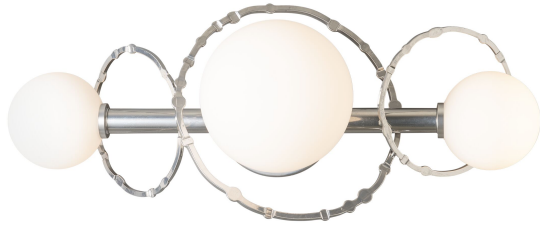

PRODUCT SPECIFICATIONS

Olympus 3-Light Bath Sconce

Base Item #201360
Configured Item #201360-1004
201360-SKT-85-GG0712

FINISH
Sterling - 85

GLASS
Opal Glass (GG)

LAMPING
Incandescent

OPTIONS

FINISH

Black - 10
Oil Rubbed Bronze - 14
Vintage Platinum - 82
Soft Gold - 84
Sterling - 85
Modern Brass - 86

GLASS

Opal Glass (GG)

LAMPING

Incandescent

SPECIFICATIONS

Olympus 3-Light Bath Sconce

Base Item #: 201360
Configured Item #: 201360-1004
201360-SKT-85-GG0712

Three light bath vanity light with forged steel details and glass shades. Suitable for both vertical or horizontal installation.

- Handcrafted to order by skilled artisans in Vermont, USA
- Lifetime Limited Warranty when installed in residential setting

Dimensions

Height	8.00"
Width	21.80"
Projection	9.00"
Product Weight	4.20 lbs
Vertical Mounting Height	4.30"
Horizontal Mounting Height	10.90"
Packed Weight	11.00 lbs
Shipping (DIM) Weight	39.00 lbs

Socket Lamping