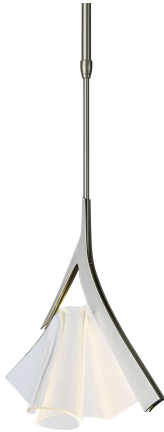

### Mobius LED Mini Pendant

Base Item #139845  
Configured Item #139845-1014  
139845-LED-SHRT-10

**FINISH**  
Black - 10

**OVERALL HEIGHT**  
Short: 28.00" - 39.10"

**LAMPING**  
LED

\*Image shown does not correspond to selected options

#### OPTIONS

FINISH	OVERALL HEIGHT	LAMPING
Mahogany - 03	48.00" - 59.10"	LED
Bronze - 05	28.00" - 39.10"	
Dark Smoke - 07	38.80" - 49.90"	
Burnished Steel - 08		
Black - 10		
Natural Iron - 20		
Gold - 25		
Vintage Platinum - 82		
Soft Gold - 84		
Sterling - 85		

##### Mobius LED Mini Pendant

Base Item #: 139845  
Configured Item #: 139845-1014  
139845-LED-SHRT-10

Adjustable LED pendant with finish options and a hand-bent acrylic light guide.

- Handcrafted to order by skilled artisans in Vermont, USA
- Lifetime Limited Warranty when installed in residential setting
- Slope ceiling adaptable to 45 degrees
- Includes adjustable stem and canopy kit

##### Dimensions

Height	11.70"
Length	8.40"
Width	4.00"
Product Weight	3.80 lbs
Overall Height	28.00" to 39.10"
Canopy	5.5" OD
Packed Weight	7.00 lbs
Shipping (DIM) Weight	28.00 lbs