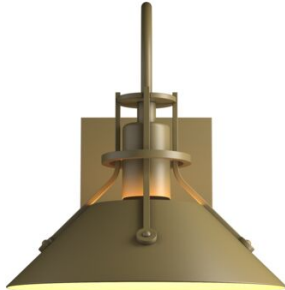

### Henry Small Outdoor Sconce

Base Item #302710  
Configured Item #302710-1010  
302710-SKT-70

**FINISH**  
Coastal Gold - 70

**LAMPING**  
Socket

##### Henry Small Outdoor Sconce

Base Item #: 302710  
Configured Item #: 302710-1010  
302710-SKT-70

Direct wire exterior wall sconce with a metal shade and finish options.

- Handcrafted to order by skilled artisans in Vermont, USA
- Lifetime Limited Warranty when installed in residential setting
- Features our robust Coastal Outdoor finish specifically formulated to resist some of the harshest environmental conditions.