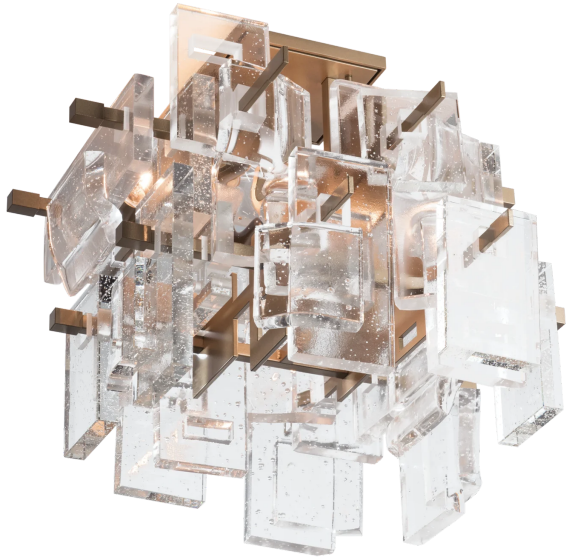

Fusion Semi-Flush

Base Item #: 401234

Selected Options

Lamping

Incandescent (SKT)

Finish

White (02)

Option1

Seeded Clear Glass (II) [II0713]

Configured item #: 401234-1100

Smart String: 401234-SKT-02-II0713

 Image shown may not correspond to selected options

Specifications

Dimensions

Height	15"
Width	18"
Depth Length	18.1"
Product weight	52 lbs
Canopy Dim Plate	5.75 x 5.75
Useable Wire	12

Lamping Information

Socket Type	candelabra
Bulb	G16-1/2, 60 watt Max
Number of Bulbs	5 (not included)
Location Rating UL	Indoor Damp
Safety Rating	UL listed

Options

Lamping

Incandescent (SKT)

Finish

Vintage Platinum (82)
 Ink (89)
 Natural Iron (20)
 White (02)
 Oil Rubbed Bronze (14)
 Modern Brass (86)
 Black (10)
 Sterling (85)
 Dark Smoke (07)
 Soft Gold (84)
 Bronze (05)

Option1

Seeded Clear Glass (II) [II0713]