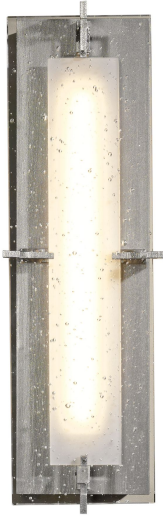

PRODUCT SPECIFICATIONS

Ethos LED Sconce

Base Item #207760
Configured Item #207760-1000
 207760-LED-82-II0359

FINISH
 Vintage Platinum - 82

GLASS
 Seeded Clear Glass (II)

LAMPING
 LED

OPTIONS

FINISH

Vintage Platinum - 82
 Soft Gold - 84
 Sterling - 85

GLASS

Seeded Clear Glass (II)

LAMPING

LED

SPECIFICATIONS

Ethos LED Sconce

Base Item #: 207760
 Configured Item #: 207760-1000
 207760-LED-82-II0359

Direct wire wall sconce with thick glass; medium. ADA Compliant. Diffuser included.

- Handcrafted to order by skilled artisans in Vermont, USA
- Lifetime Limited Warranty when installed in residential setting

Dimensions

Height	18.30"
Width	5.80"
Projection	3.90"
Product Weight	10.20 lbs
Backplate	17.40" x 4.90"
Vertical Mounting Height	9.10"
Packed Weight	14.00 lbs
Shipping (DIM) Weight	28.00 lbs

LED Lamping Dedicated