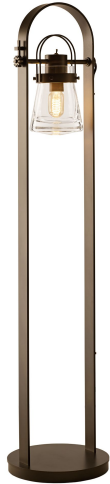

PRODUCT SPECIFICATIONS

Erlenmeyer Floor Lamp

Base Item #247810
 Configured Item #247810-1001
 247810-SKT-05-ZM0467

FINISH
 Bronze - 05

GLASS
 Clear Glass (ZM)

LAMPING
 Incandescent

*Image shown does not correspond to selected options

OPTIONS

FINISH

- Bronze - 05
- Dark Smoke - 07
- Black - 10
- Oil Rubbed Bronze - 14
- Natural Iron - 20
- Vintage Platinum - 82
- Soft Gold - 84
- Sterling - 85
- Modern Brass - 86

GLASS

Clear Glass (ZM)

LAMPING

Incandescent

SPECIFICATIONS

Erlenmeyer Floor Lamp

Base Item #: 247810
 Configured Item #: 247810-1001
 247810-SKT-05-ZM0467

Forged floor lamp with thick clear glass shade. The glass can be set in various positions via a machined gear mechanism. On/Off toggle switch on top of fixture. 10 watt JA8 compliant LED bulb included for CA Title 20 compliance.

- Handcrafted to order by skilled artisans in Vermont, USA
- Lifetime Limited Warranty when installed in residential setting
- Title 20 Compliant

Dimensions

Height	51.00"
Diameter	11.30"
Product Weight	29.50 lbs
Footprint	11"
Packed Weight	38.00 lbs
Shipping (DIM) Weight	92.00 lbs