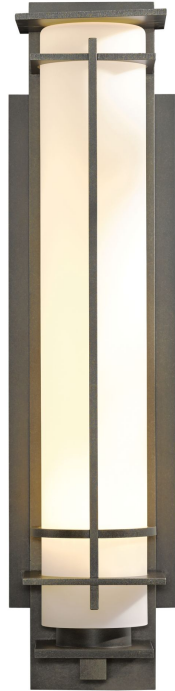

PRODUCT SPECIFICATIONS

**After Hours Large Outdoor Sconce**

**Base Item #307861**  
**Configured Item #307861-1012**  
307861-SKT-10-GG0189

**FINISH**  
Coastal Black - 10

**GLASS**  
Opal Glass (GG)

**LAMPING**  
Socket

\*Image shown does not correspond to selected options

**OPTIONS**

**FINISH**

- Coastal Black - 10
- Coastal Natural Iron - 20
- Coastal Gold - 70
- Coastal Mahogany - 73
- Coastal Bronze - 75
- Coastal Dark Smoke - 77
- Coastal Burnished Steel - 78

**GLASS**

Opal Glass (GG)

**LAMPING**

Socket

**SPECIFICATIONS**

**After Hours Large Outdoor Sconce**

Base Item #: 307861

Configured Item #: 307861-1012

307861-SKT-10-GG0189

Outdoor sconce: After Hours large; aluminum with glass options.

- Handcrafted to order by skilled artisans in Vermont, USA
- Lifetime Limited Warranty when installed in residential setting
- Features our robust Coastal Outdoor finish specifically formulated to resist some of the harshest environmental conditions.