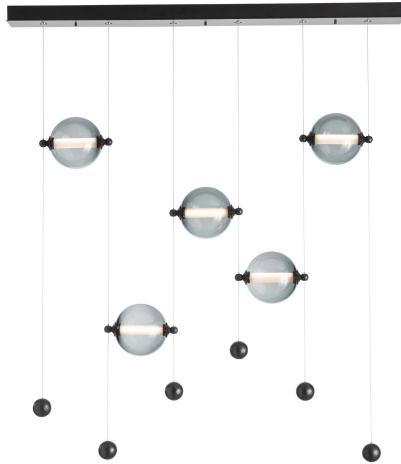

PRODUCT SPECIFICATIONS

Abacus 5-Light LED Pendant

Base Item #139050
Configured Item #139050-1013
139050-LED-STND-10-YL0668

FINISH
Black - 10

GLASS
Abacus Cool Grey Glass (YL)

OVERALL HEIGHT
Standard: 20.00" - 100.00"

LAMPING
LED

OPTIONS

FINISH	GLASS	OVERALL HEIGHT	LAMPING
Mahogany - 03 Bronze - 05 Dark Smoke - 07 Burnished Steel - 08 Black - 10 Natural Iron - 20 Gold - 25 Vintage Platinum - 82 Soft Gold - 84 Sterling - 85	Abacus Cool Grey Glass (YL) Abacus Opal Glass (GG)	20.00" - 100.00"	LED

SPECIFICATIONS

Abacus 5-Light LED Pendant

Base Item #: 139050
Configured Item #: 139050-1013
139050-LED-STND-10-YL0668

Cable hung dedicated LED pendant with five glass globes on a single canopy. Each glass globe and LED array may be individually height adjusted from 20" to 100". Additional LED arrays may be purchased individually if desired. See Installation Instructions for more details.

Dimensions

Length	41.00"
Width	5.50"
Product Weight	26.80 lbs
Overall Height	20.00" to 100.00"
Canopy	4.5 x 41.0
Packed Weight	37.00 lbs
Shipping (DIM) Weight	50.00 lbs

LED Lamping Dedicated

LED: (5) 3W LEDs
CCT: 3000K
CRI: 90
Input: 120 - 277V 50/60Hz
Dimming: ELV, 0-10
Delivered Lumens: 1000
LED Source Lumens: 1500
IES Files Available: N