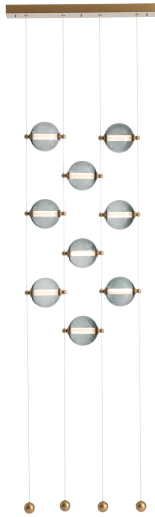

PRODUCT SPECIFICATIONS

Abacus 9-Light Ceiling-to-Floor LED Pendant

Base Item #139057
Configured Item #139057-1009
139057-LED-STND-10-YL0668

FINISH
Black - 10

GLASS
Abacus Cool Grey Glass (YL)

OVERALL HEIGHT
Standard: 40.00" - 220.00"

LAMPING
LED

*Image shown does not correspond to selected options

OPTIONS

FINISH	GLASS	OVERALL HEIGHT	LAMPING
Mahogany - 03 Bronze - 05 Dark Smoke - 07 Burnished Steel - 08 Black - 10 Natural Iron - 20 Gold - 25 Vintage Platinum - 82 Soft Gold - 84 Sterling - 85	Abacus Cool Grey Glass (YL) Abacus Opal Glass (GG)	40.00" - 220.00"	LED

SPECIFICATIONS

Abacus 9-Light Ceiling-to-Floor LED Pendant

Base Item #: 139057
Configured Item #: 139057-1009
139057-LED-STND-10-YL0668

Cable hung dedicated LED pendant with nine glass globes on a single canopy. Each glass globe and LED array may be individually height adjusted from 20" to 220". Optional floor mounting plate (#905210) sold separately. Additional LED arrays may be purchased individually if desired. See Installation Instructions for more details.

Dimensions

Length	22.30"
Width	5.50"
Product Weight	29.00 lbs
Overall Height	40.00" to 220.00"
Canopy	4.5 x 27.5
Packed Weight	43.00 lbs
Shipping (DIM) Weight	117.00 lbs

LED Lamping Dedicated

LED: (9) 3W LEDs
CCT: 3000K
CRI: 90
Input: 120 - 277V 50/60Hz
Dimming: ELV, 0-10
Delivered Lumens: 1800
LED Source Lumens: 2700
IES Files Available: N