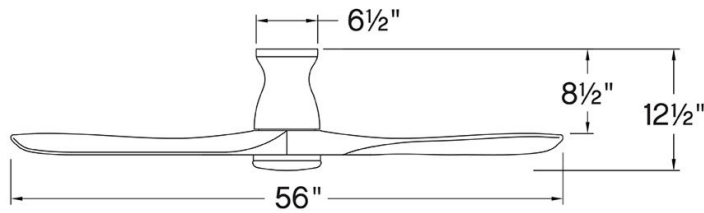

# SWELL FLUSH ILLUMINATED

903456FBB-LDD

SWELL FLUSH ILLUMINATED 56" LED SMART FAN

DETAILS	
FAN FINISH:	Matte Black
GLASS:	Etched Opal
BLADE COUNT:	3
SLOPE DEGREE:	20

DIMENSIONS	
WIDTH:	56"
HEIGHT:	12.8"

LIGHT SOURCE	
VOLTAGE:	120v

MOUNTING	
CANOPY:	6" Dia.
LEAD WIRE:	1 X 12"

SHIPPING	
CARTON LENGTH:	32.6
CARTON WIDTH:	15.4
CARTON HEIGHT:	11.3

Sophisticated and distinct, Swell Flush Illuminated perfectly sets the scene in contemporary spaces without sacrificing functionality – featuring a low-profile silhouette with integrated LEDs complemented by a variety of classic finish combinations. A versatile, damp-rated design makes Swell perfect for both interior and outdoor settings. Equipped with a 6-speed DC motor that is WiFi enabled and ready to connect right out of the box. Operated by the HIRO control or WiFi compatible with the Hinkley app.