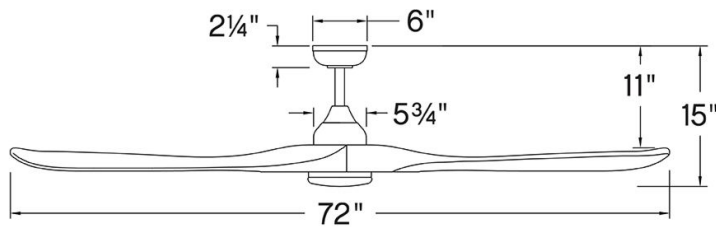

SWELL ILLUMINATED

903872FWB-LDD

SWELL ILLUMINATED 72" LED SMART FAN

DETAILS	
FAN FINISH:	Matte Black
GLASS:	Etched Opal
BLADE COUNT:	3
SLOPE DEGREE:	20

DIMENSIONS	
WIDTH:	75"
HEIGHT:	15"

LIGHT SOURCE	
VOLTAGE:	120v

MOUNTING	
CANOPY:	6" Dia.
LEAD WIRE:	1 X 76"

SHIPPING	
CARTON LENGTH:	37.9
CARTON WIDTH:	15.4
CARTON HEIGHT:	12.1

Sophisticated and distinct, Swell Illuminated perfectly sets the scene in contemporary spaces without sacrificing functionality – featuring integrated LEDs complemented by a variety of classic finish combinations. A versatile, damp-rated design makes Swell perfect for both interior and outdoor settings. Equipped with a 6-speed DC motor that is WiFi enabled and ready to connect right out of the box. Operated by the HIRO control or WiFi compatible with the Hinkley app.