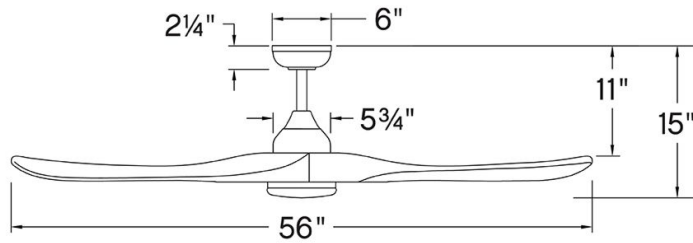

# SWELL ILLUMINATED

903856FBB-LDD

SWELL ILLUMINATED 56" LED SMART FAN

DETAILS	
FAN FINISH:	Matte Black
GLASS:	Etched Opal
BLADE COUNT:	3
SLOPE DEGREE:	20

DIMENSIONS	
WIDTH:	56"
HEIGHT:	15"

LIGHT SOURCE	
VOLTAGE:	120v

MOUNTING	
CANOPY:	6" Dia.
LEAD WIRE:	1 X 76"

SHIPPING	
CARTON LENGTH:	37.9
CARTON WIDTH:	15.4
CARTON HEIGHT:	12.4

Sophisticated and distinct, Swell Illuminated perfectly sets the scene in contemporary spaces without sacrificing functionality – featuring integrated LEDs complemented by a variety of classic finish combinations. A versatile, damp-rated design makes Swell perfect for both interior and outdoor settings. Equipped with a 6-speed DC motor that is WiFi enabled and ready to connect right out of the box. Operated by the HIRO control or WiFi compatible with the Hinkley app.

## PRODUCT DETAILS:

- This item includes a 6" down rod. Other various lengths of down rods are available and sold separately to customize the installation height.
- Suitable for use in damp locations as defined by NEC and CEC. Meets United States UL Underwriters Laboratories & CSA Canadian Standards Association Product Safety Standards.
- This item may be hung on a sloped ceiling
- For more information on how to control your ceiling fan via the Hinkley Home Automation App, [click here](#).
- This product uses recyclable or limited packaging materials to help reduce waste.
- This item includes a light kit cover
- Fan Control included, HIRO Control - 6 Speed Reversing
- WiFi compatible with included fan control