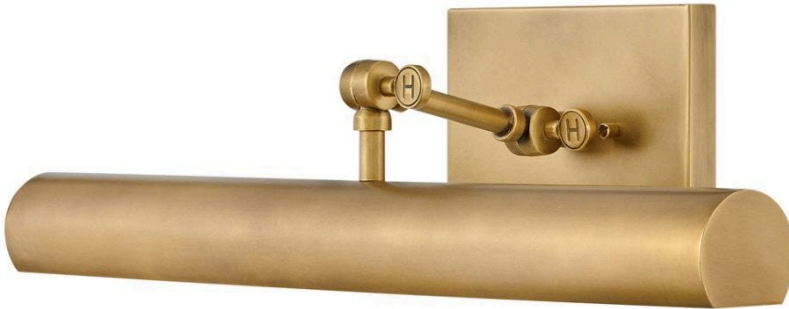

### MEDIUM ACCENT LIGHT

Stokes embraces traditional elegance at its finest. A delicate geometric backplate serves as the backdrop for a rounded shade in a striking Black or Heritage Brass finish. Slim and streamlined, Stokes makes a dramatic impact while highlighting favorite elements within a space with artful illumination and comes with a removable cord and switch.

DETAILS	
FINISH:	Heritage Brass
MATERIAL:	Steel

DIMENSIONS	
WIDTH:	20"
HEIGHT:	5.5"
WEIGHT:	4lb
BACK PLATE:	7" W X 5" H
TOP TO OUTLET:	2.5"

LIGHT SOURCE	
LIGHT SOURCE:	LED Lamp
WATTAGE:	2-10w Med. LED, 60w Equiv.
VOLTAGE:	120v

#### PRODUCT DETAILS:

- Suitable for use in dry (indoor) locations as defined by NEC and CEC. Meets United States UL Underwriters Laboratories & CSA Canadian Standards Association Product Safety Standards
- Features On/Off switch
- Fully adjustable up or down
- Includes on/off switch and can be hardwired or mounted with plug-in cord
- Classic, elegant lines and timeless details enhance a traditional space
- Optional cord cover available, 6938HB
- All dimensions listed are as shown.
- Classic gleaming light brass finish