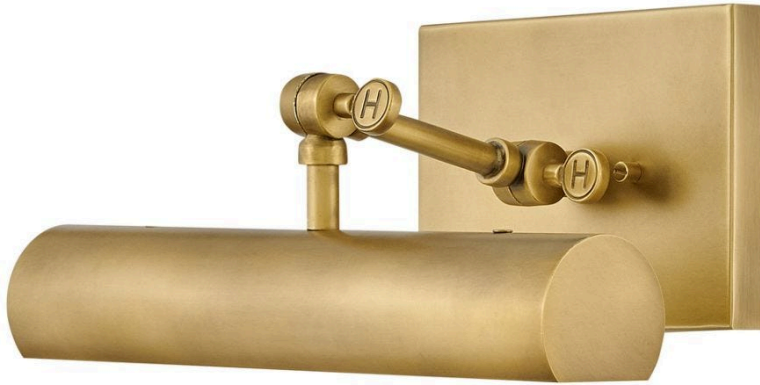

## 43010HB

### SMALL ACCENT LIGHT

Stokes embraces traditional elegance at its finest. A delicate geometric backplate serves as the backdrop for a rounded shade in a striking Black or Heritage Brass finish. Slim and streamlined, Stokes makes a dramatic impact while highlighting favorite elements within a space with artful illumination and comes with a removable cord and switch.

DETAILS	
FINISH:	Heritage Brass
MATERIAL:	Steel

DIMENSIONS	
WIDTH:	12"
HEIGHT:	5.5"
WEIGHT:	3.3lb
BACK PLATE:	7"W X 5"H
TOP TO OUTLET:	2.5"

LIGHT SOURCE	
LIGHT SOURCE:	LED Lamp
WATTAGE:	1-10w Med. LED, 60w Equiv.
VOLTAGE:	120v

SHIPPING	
CARTON LENGTH:	15
CARTON WIDTH:	12.8
CARTON HEIGHT:	5.5
CARTON WEIGHT:	4.1

PRODUCT DETAILS

- Suitable for use in dry (indoor) locations as defined by NEC and CEC. Meets United States UL Underwriters Laboratories & CSA Canadian Standards Association Product Safety Standards
- Features On/Off switch
- Fully adjustable up or down
- Includes on/off switch and can be hardwired or mounted with plug-in cord
- Optional cord cover available, 6938HB
- Classic, elegant lines and timeless details enhance a traditional space
- All dimensions listed are as shown.
- Classic gleaming light brass finish